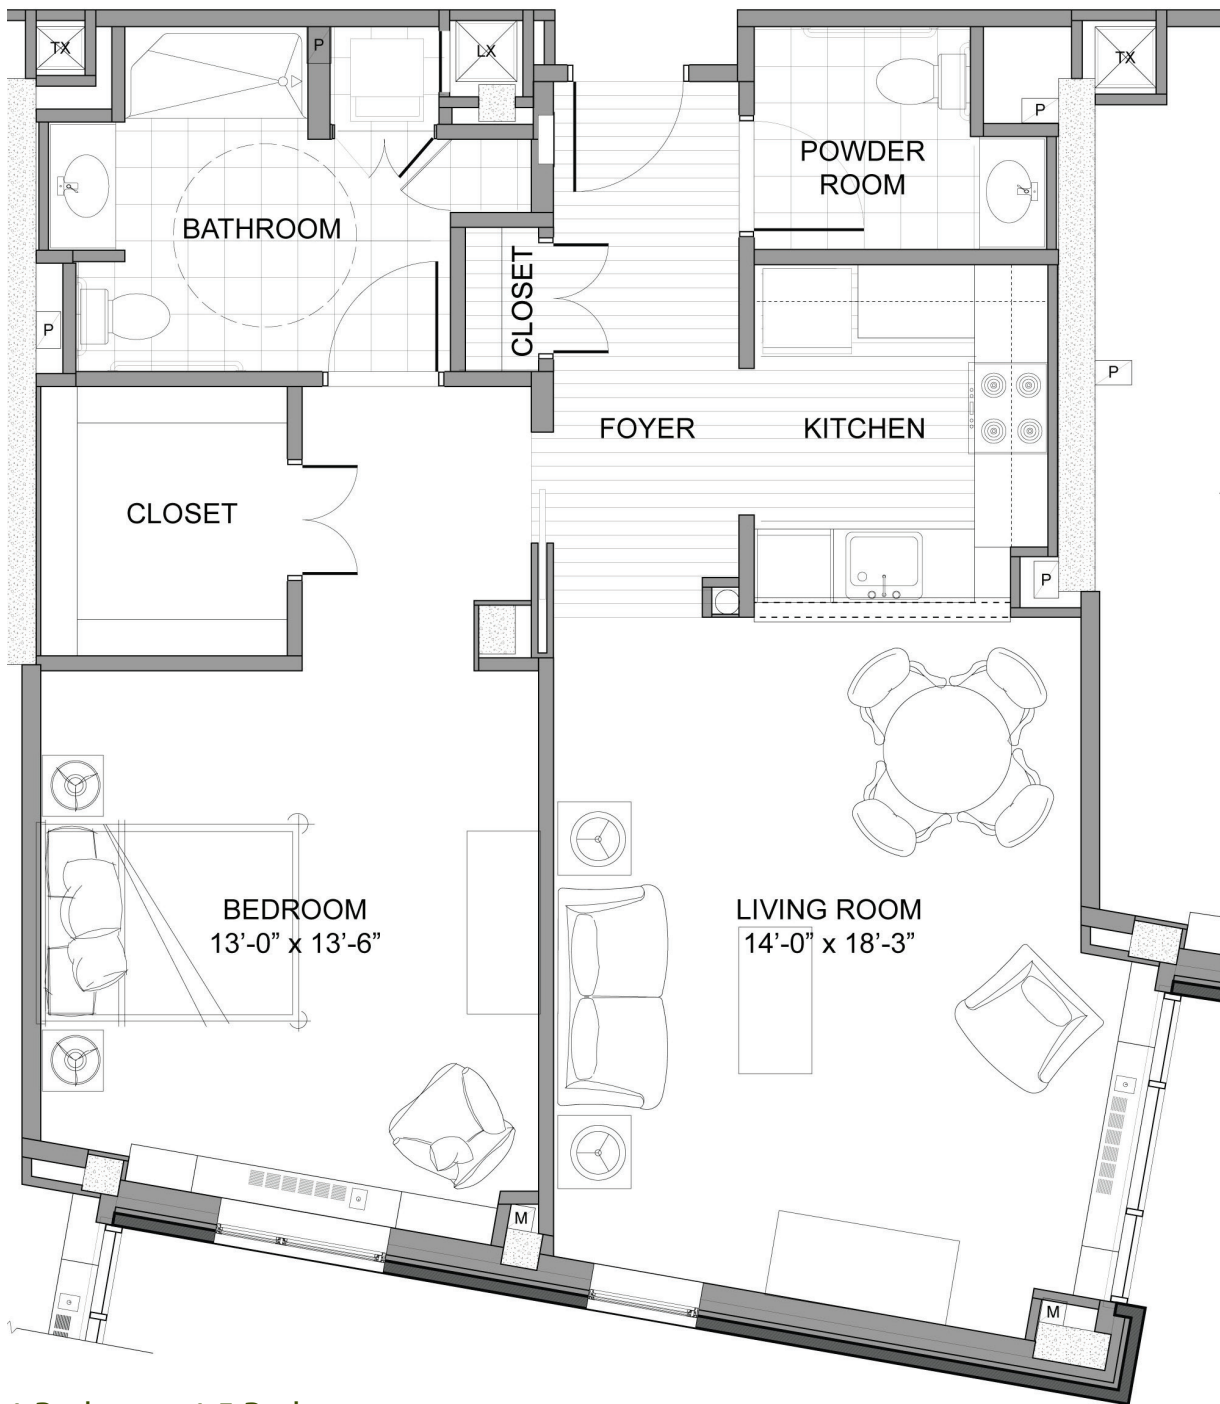

The Tinton (East Tower)

1 Bedroom, 1.5 Baths
942 Square Feet