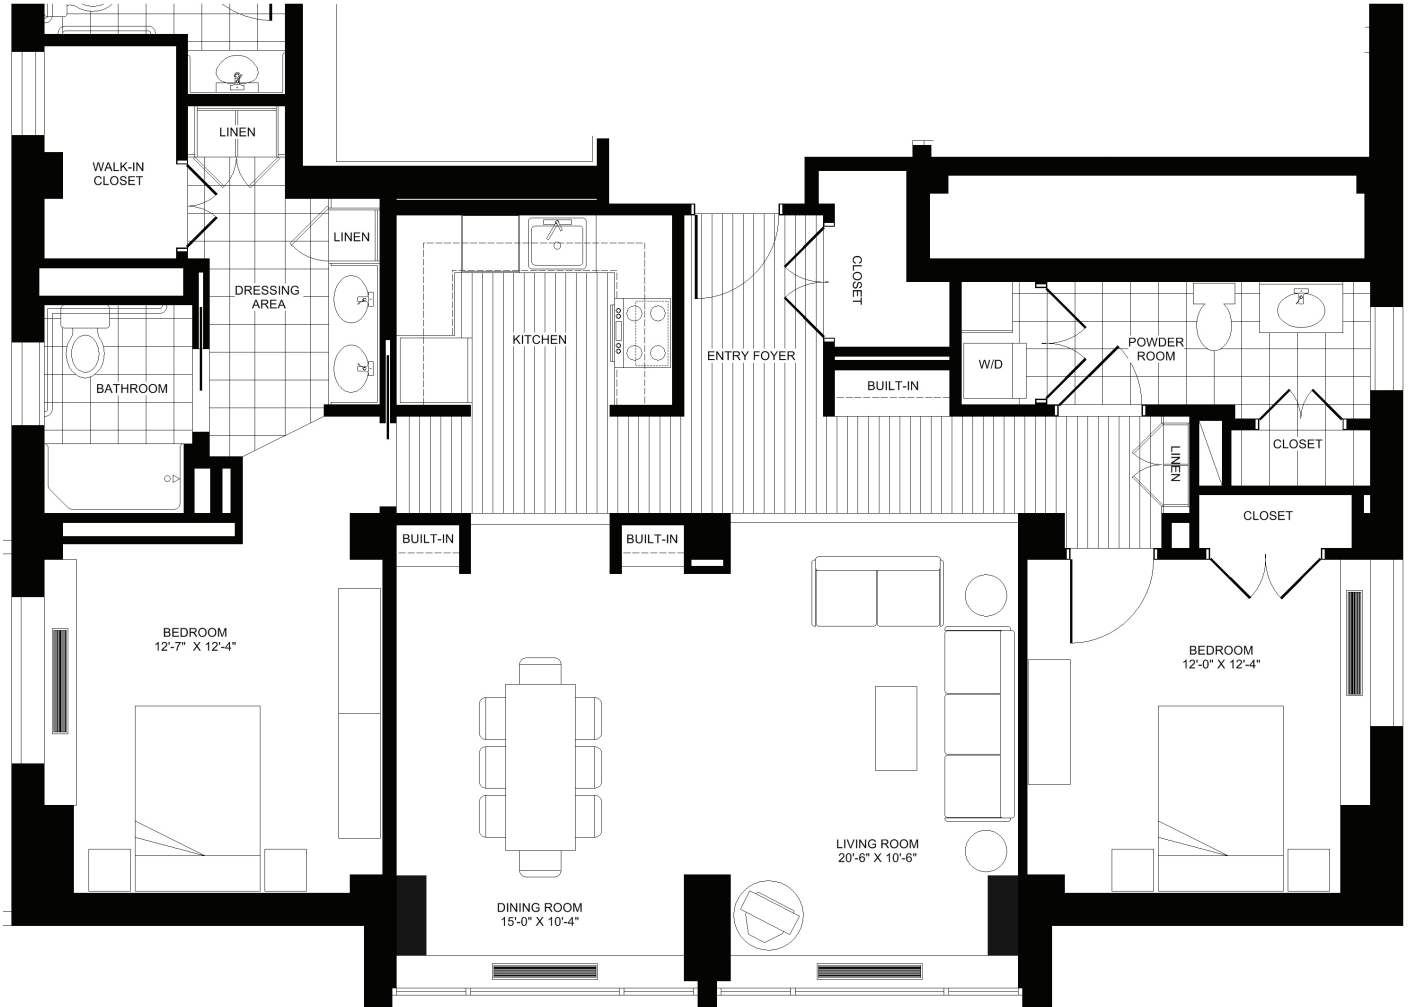

Halyard (West Tower)

2 Bedrooms, 1.5 Baths
1,250 Square Feet