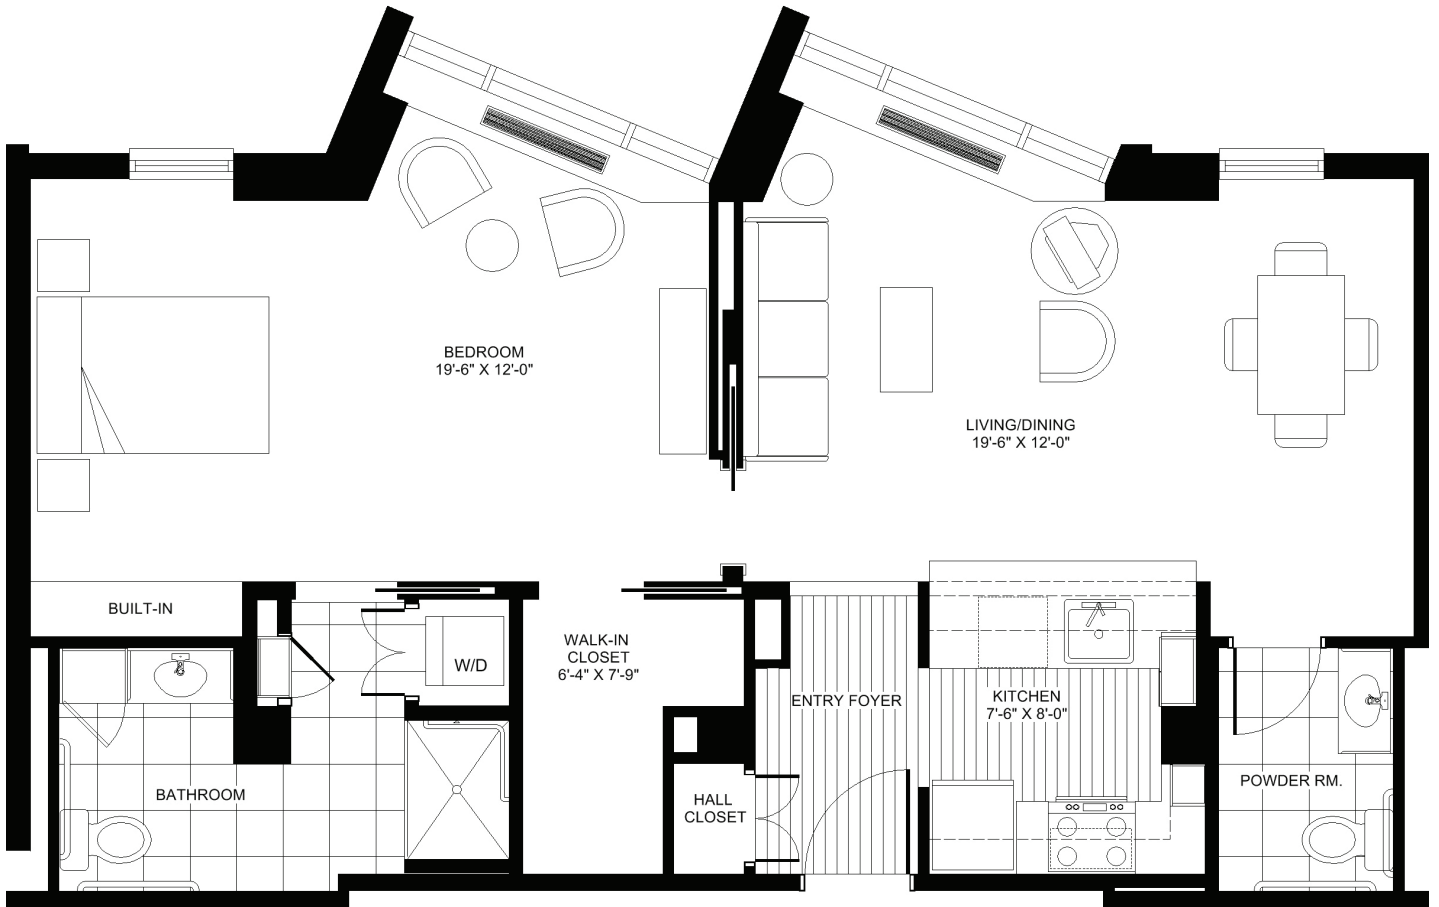

Anchorage (West Tower)

1 Bedroom, 1.5 Baths

825 Square Feet