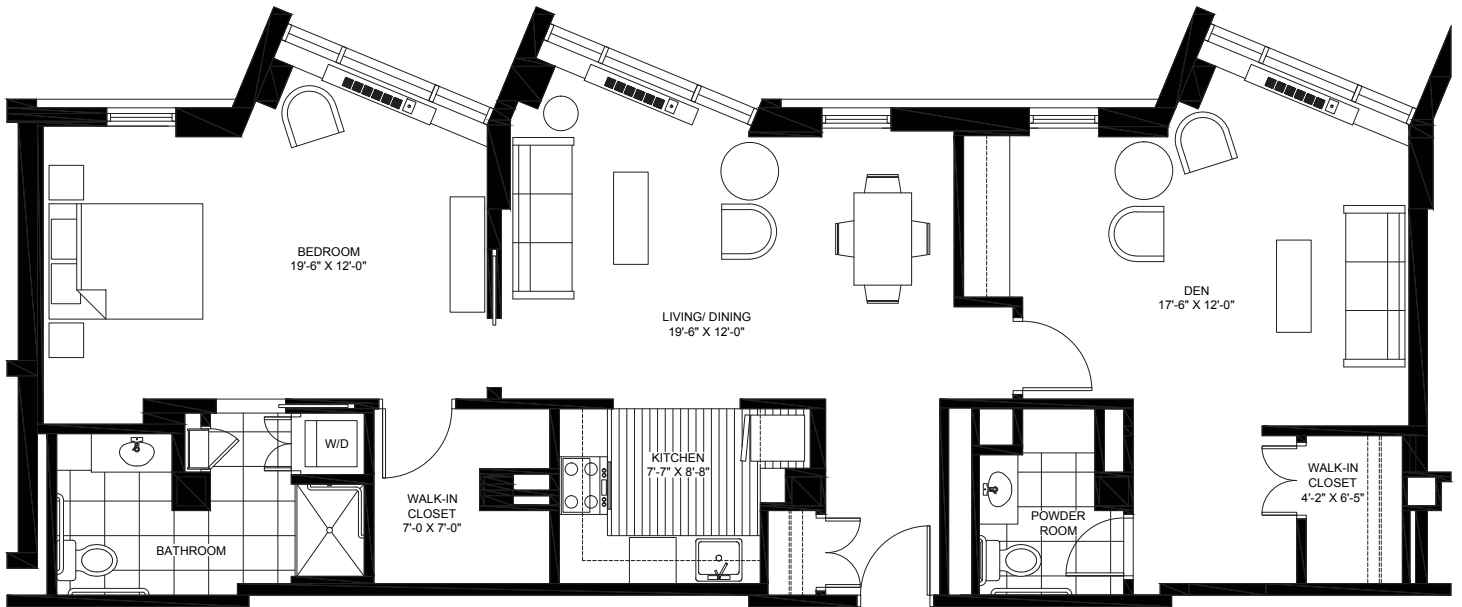

Admiralty (West Tower)

1 Bedroom with Den, 1.5 Baths
1,230 Square Feet