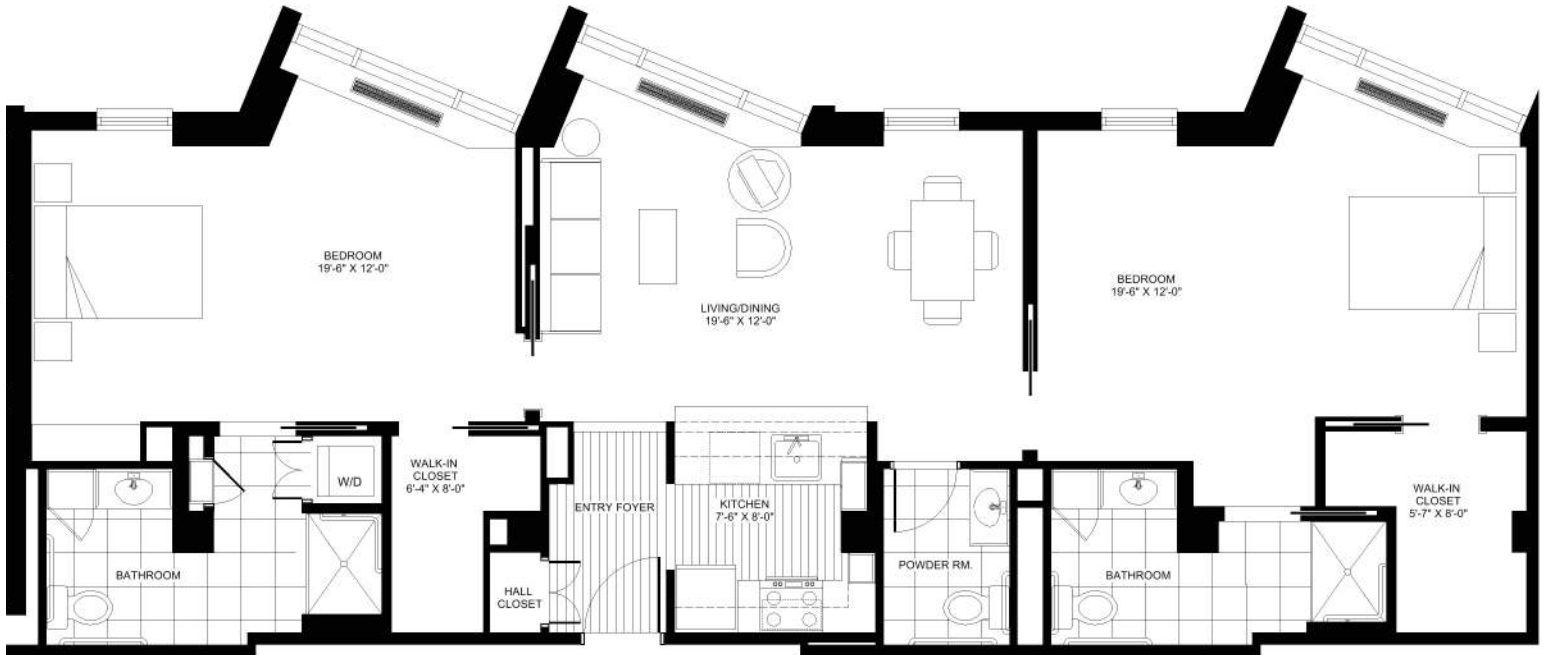

# Atlantic (West Tower)

2 Bedrooms, 2.5 Baths  
1,250 Square Feet