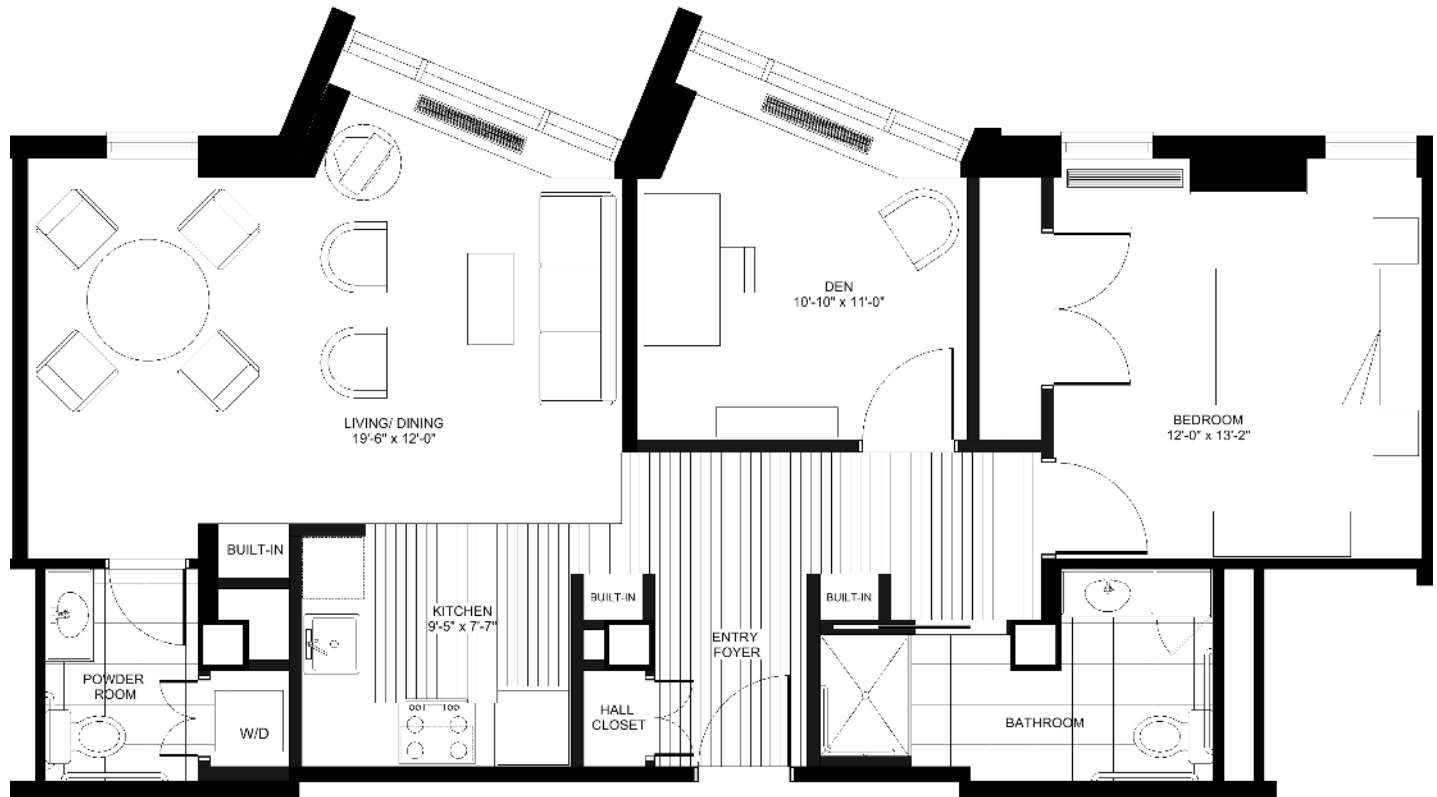

Catamaran (West Tower)

1 Bedroom, 1.5 Baths

905 Square Feet