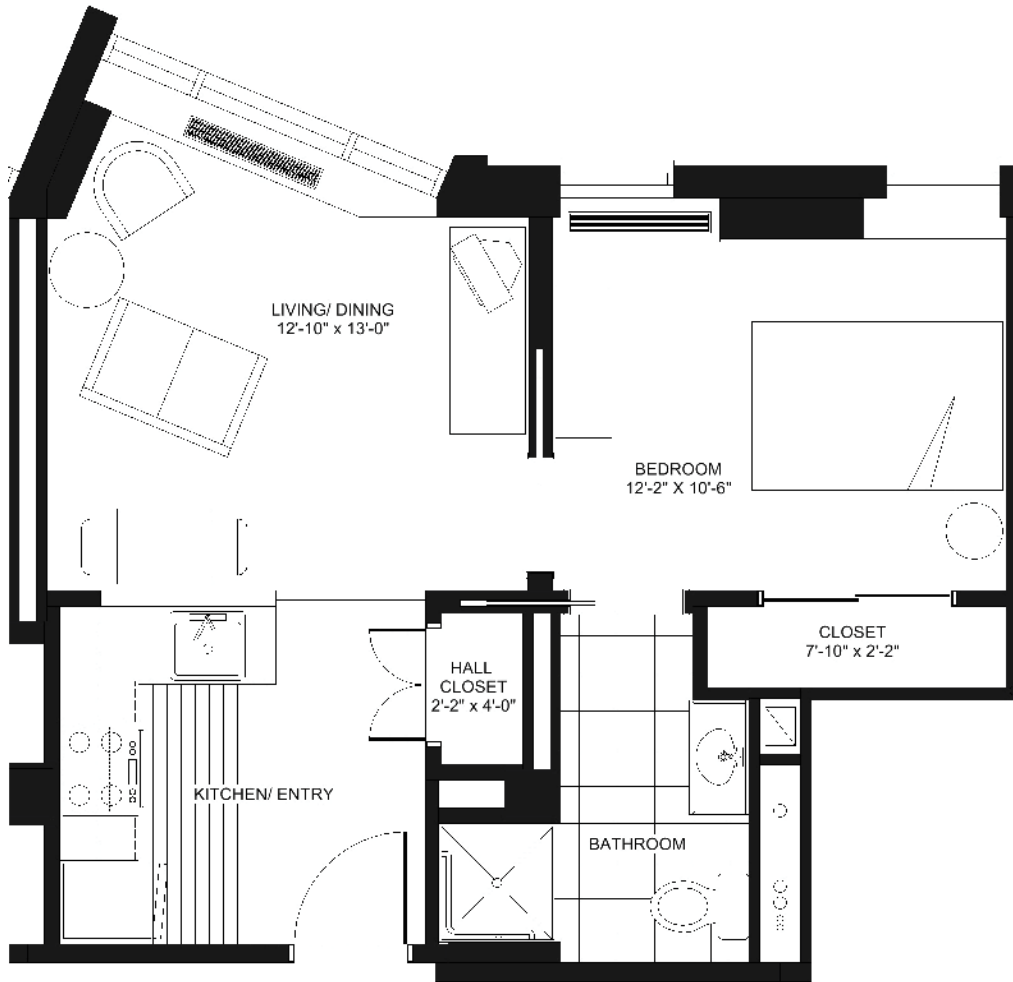

Dolphin (West Tower)

1 Bedroom, 1 Bath
485 Square Feet