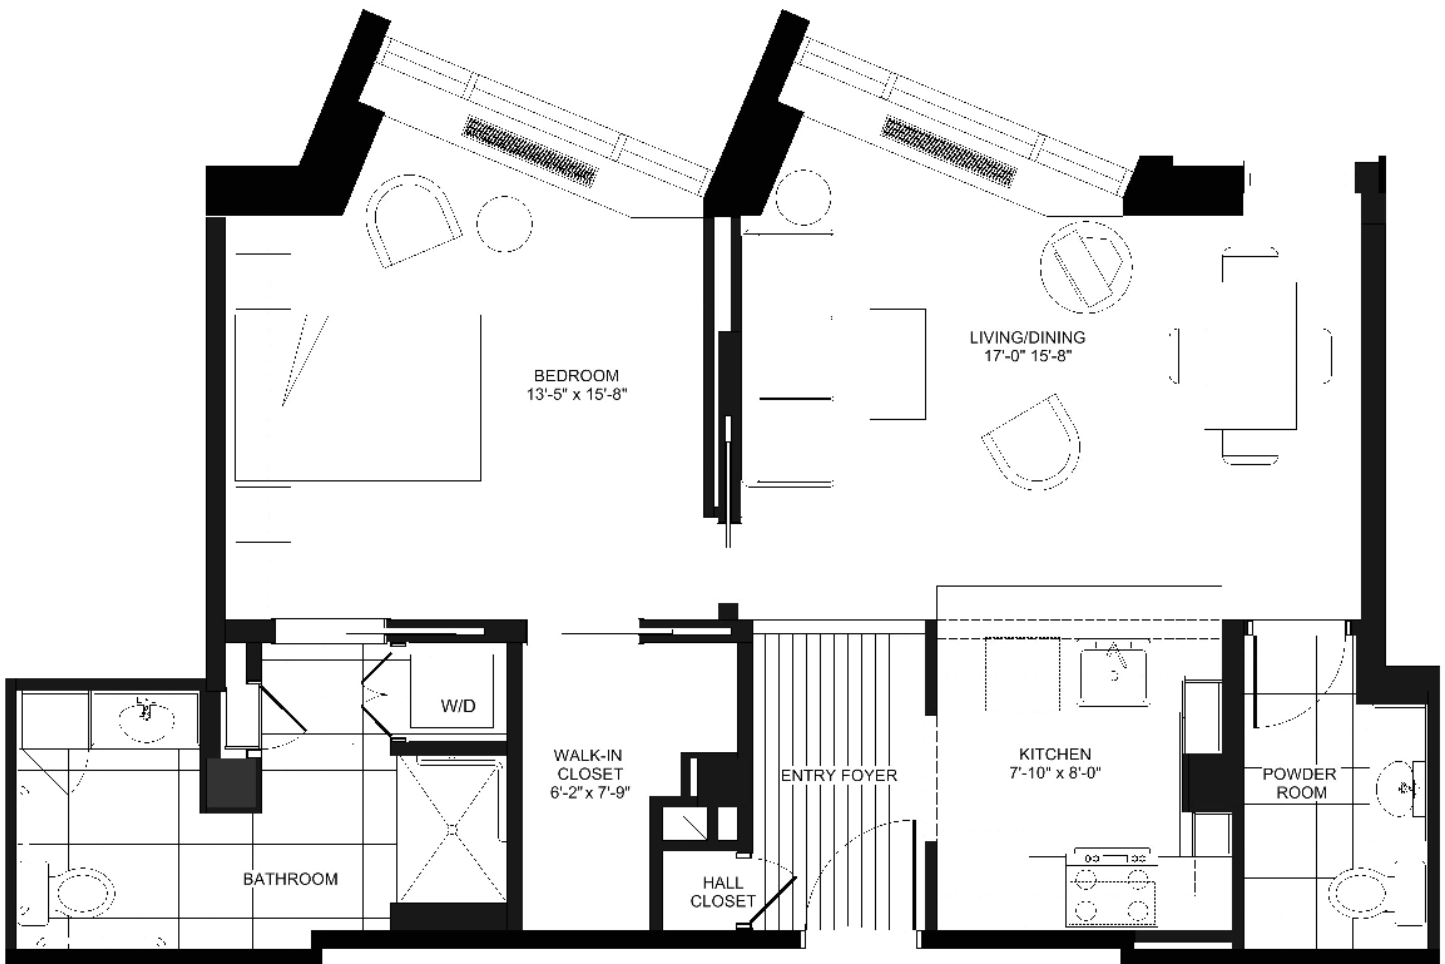

Flying Scot (West Tower)

1 Bedroom, 1.5 Baths
725 Square Feet