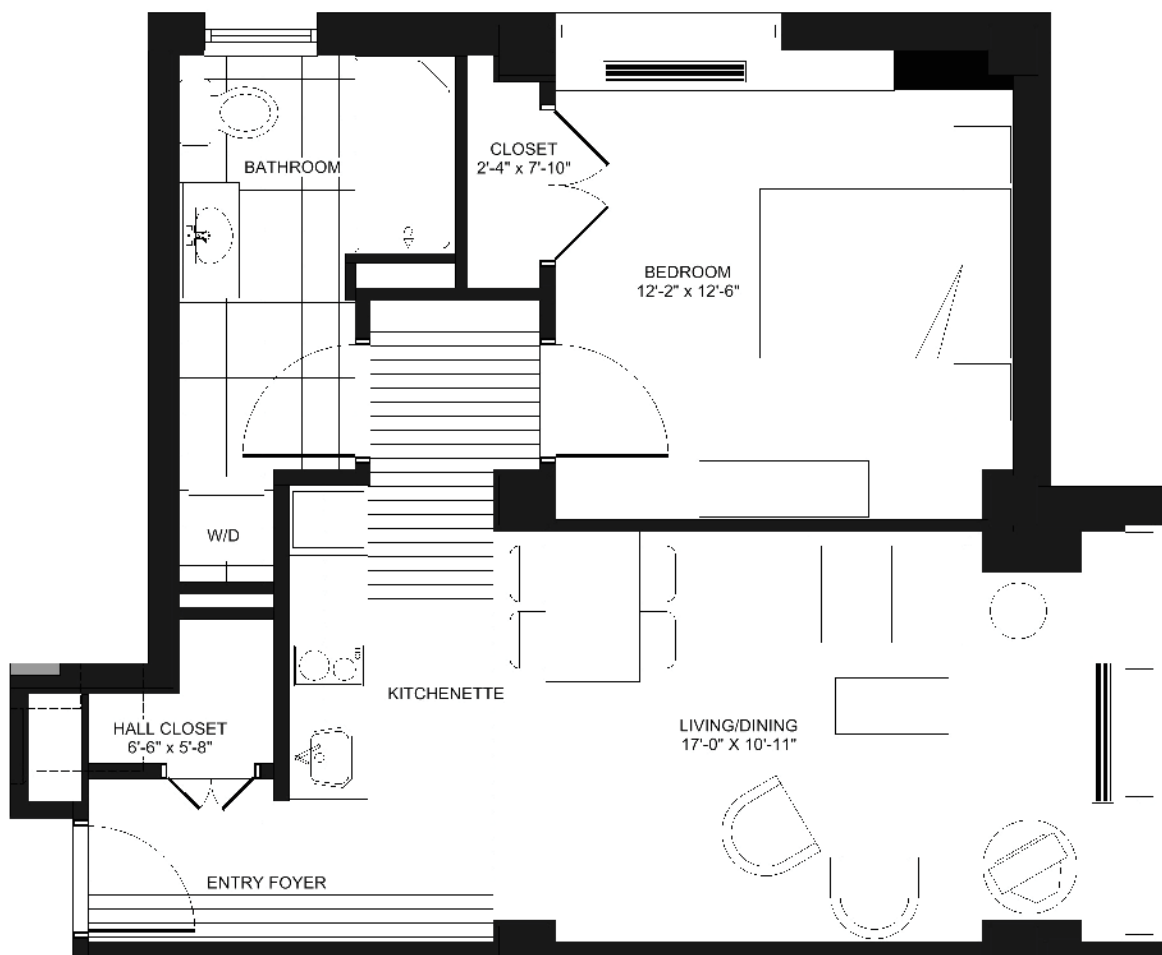

Gondola (West Tower)

1 Bedroom, 1 Bath
580 Square Feet