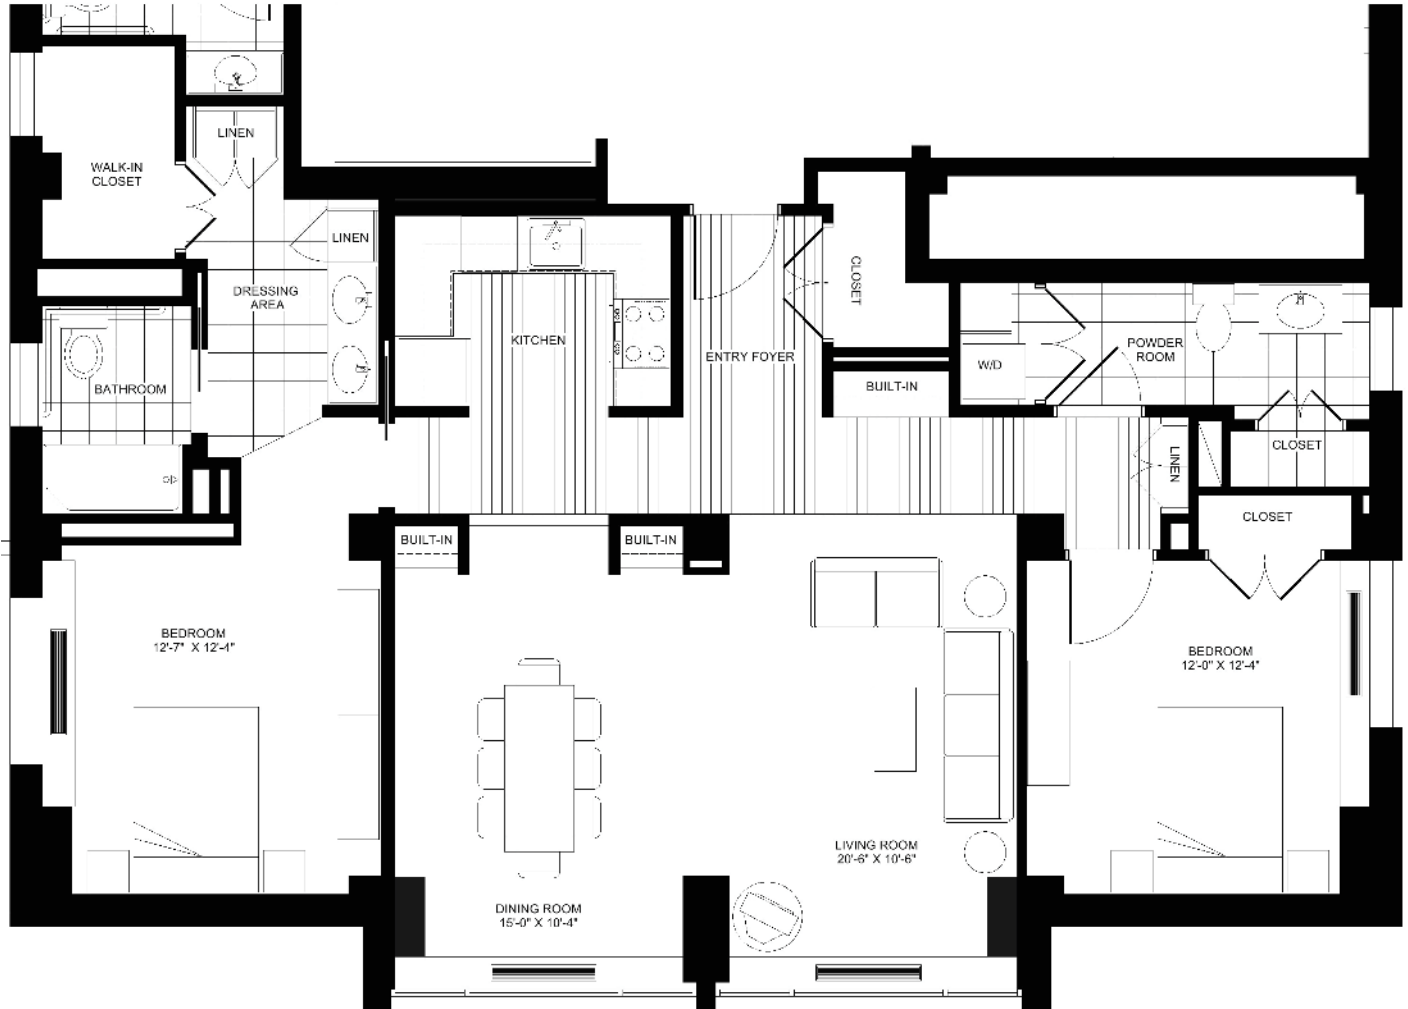

Halyard (West Tower)

2 Bedrooms, 1.5 Baths
1,250 Square Feet