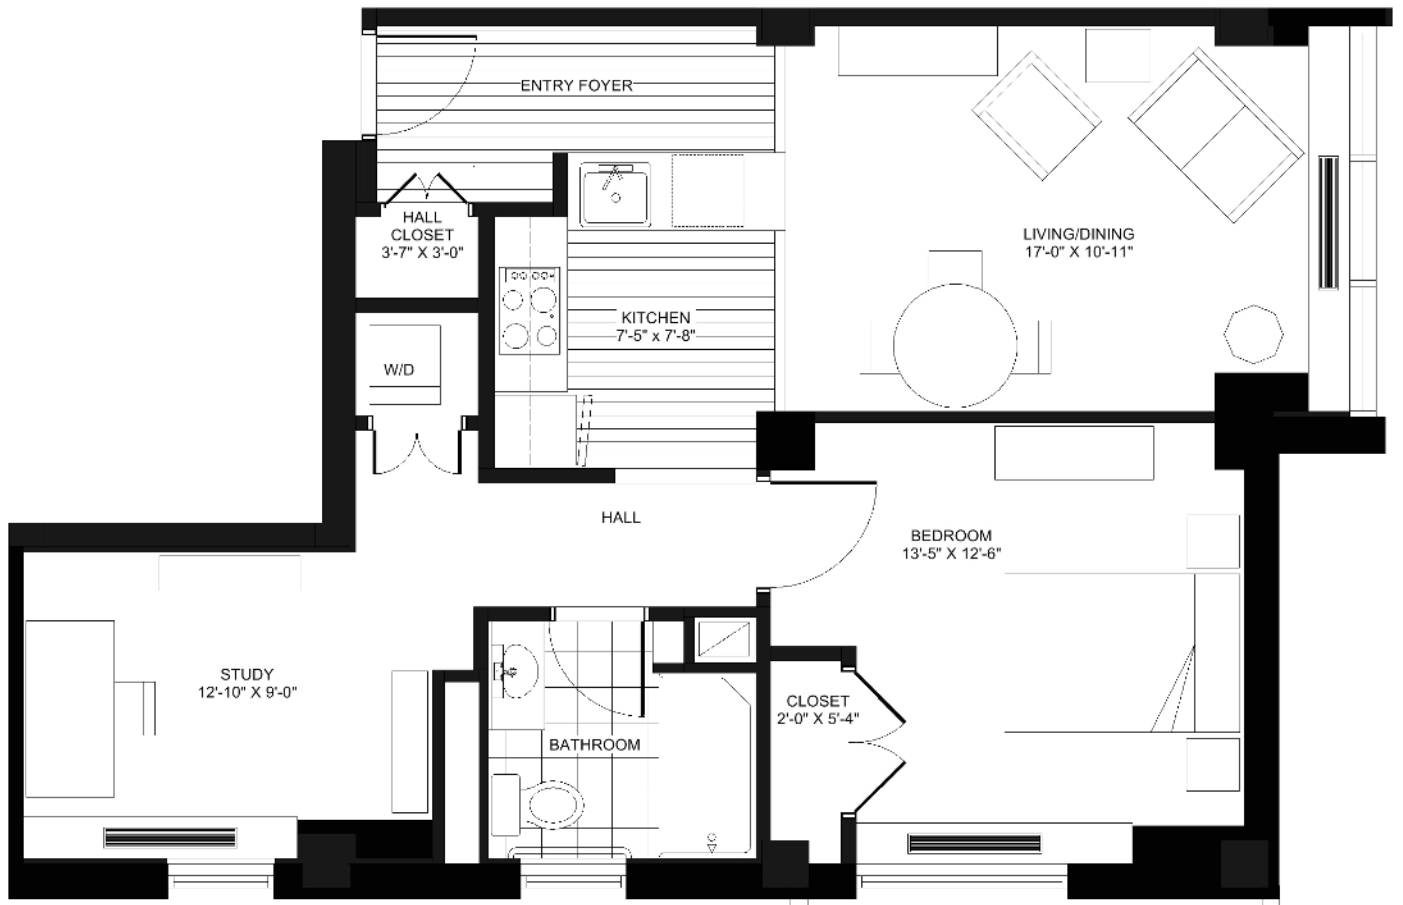

# Hatteras (West Tower)

1 Bedroom, 1 Bath  
715 Square Feet