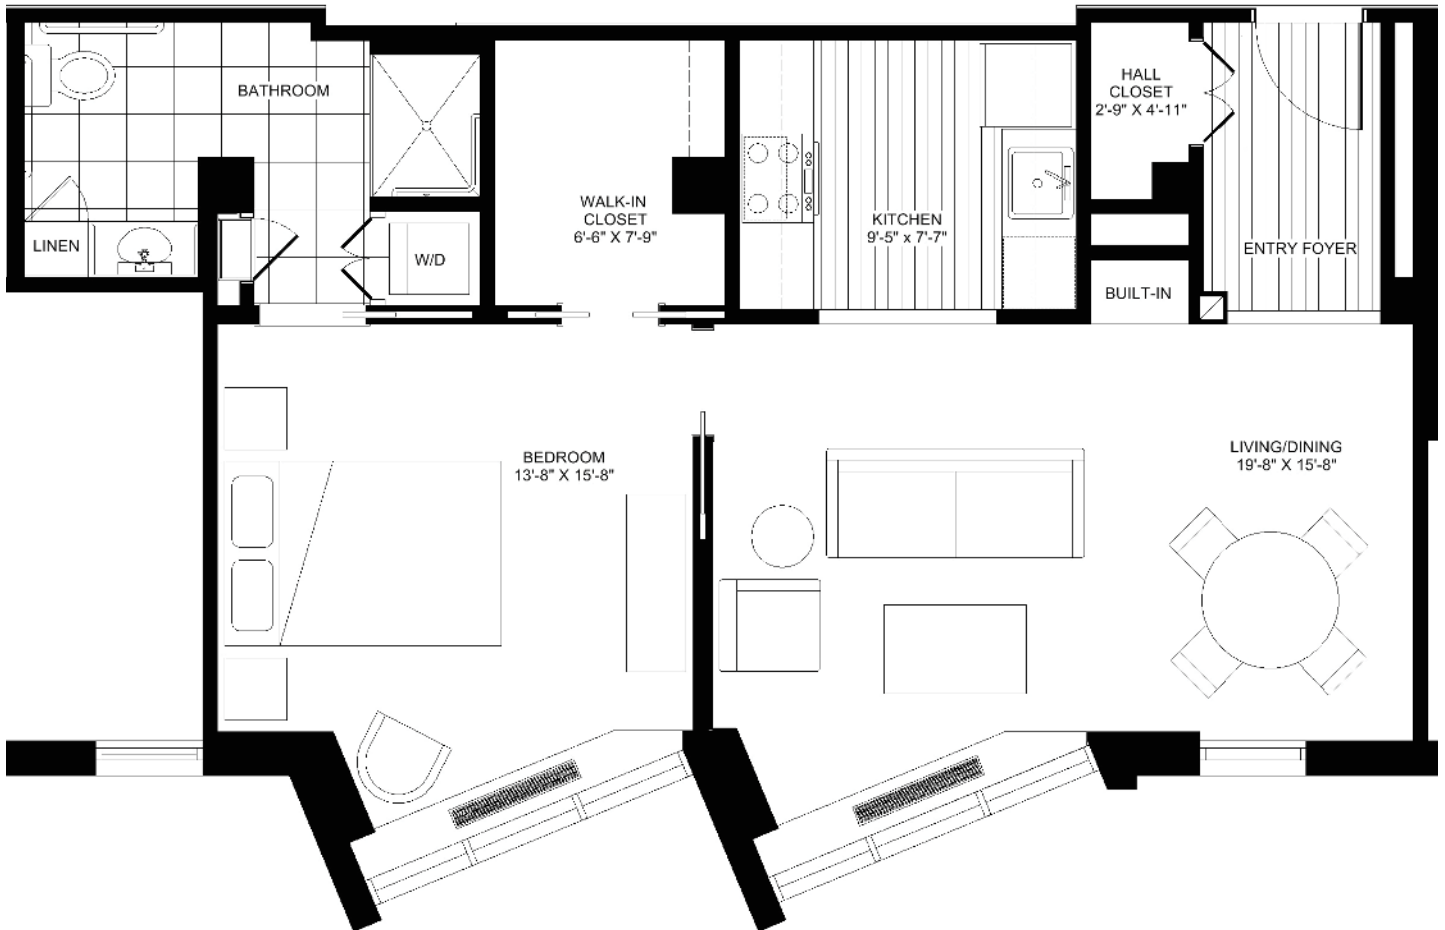

Inlet (West Tower)

1 Bedroom, 1 Bath
750 Square Feet