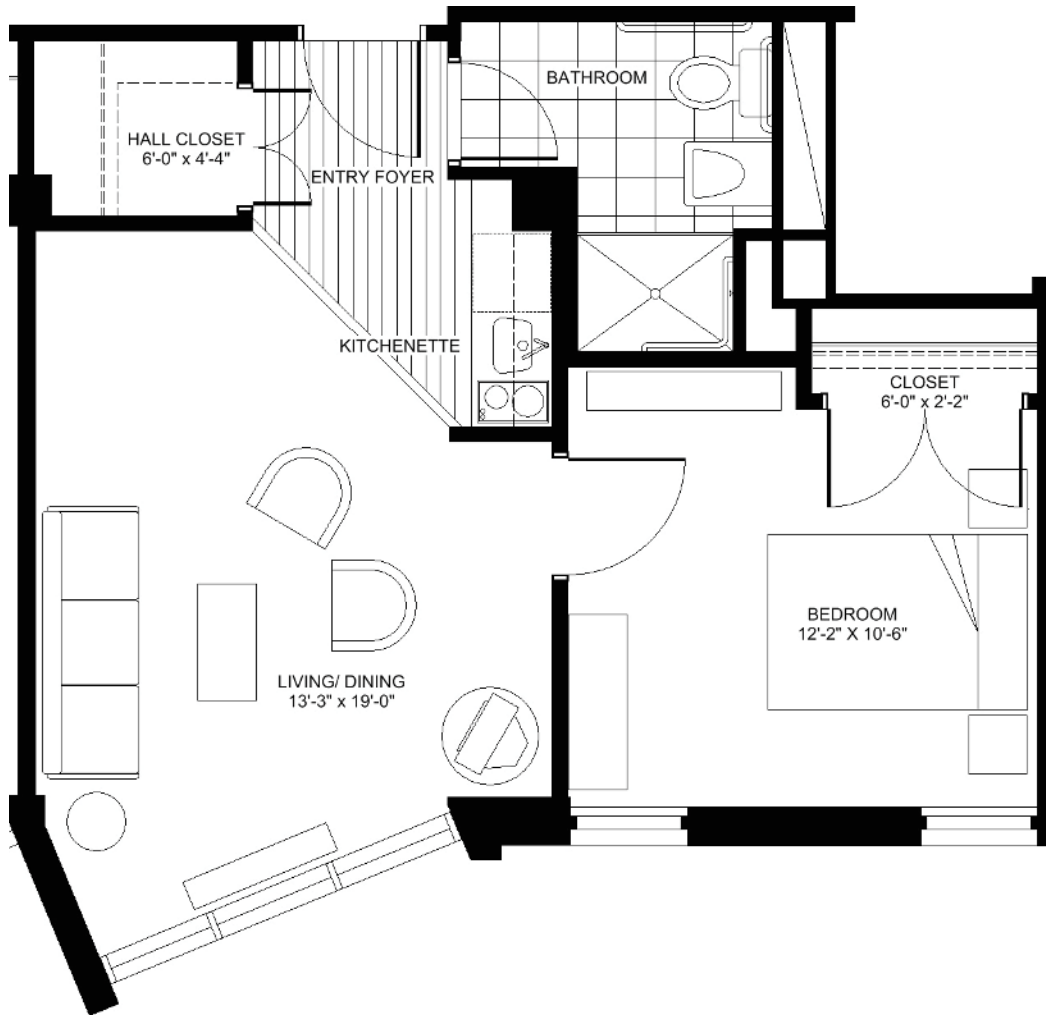

Ketch (West Tower)

1 Bedroom, 1 Bath
485 Square Feet
Floor 5/6