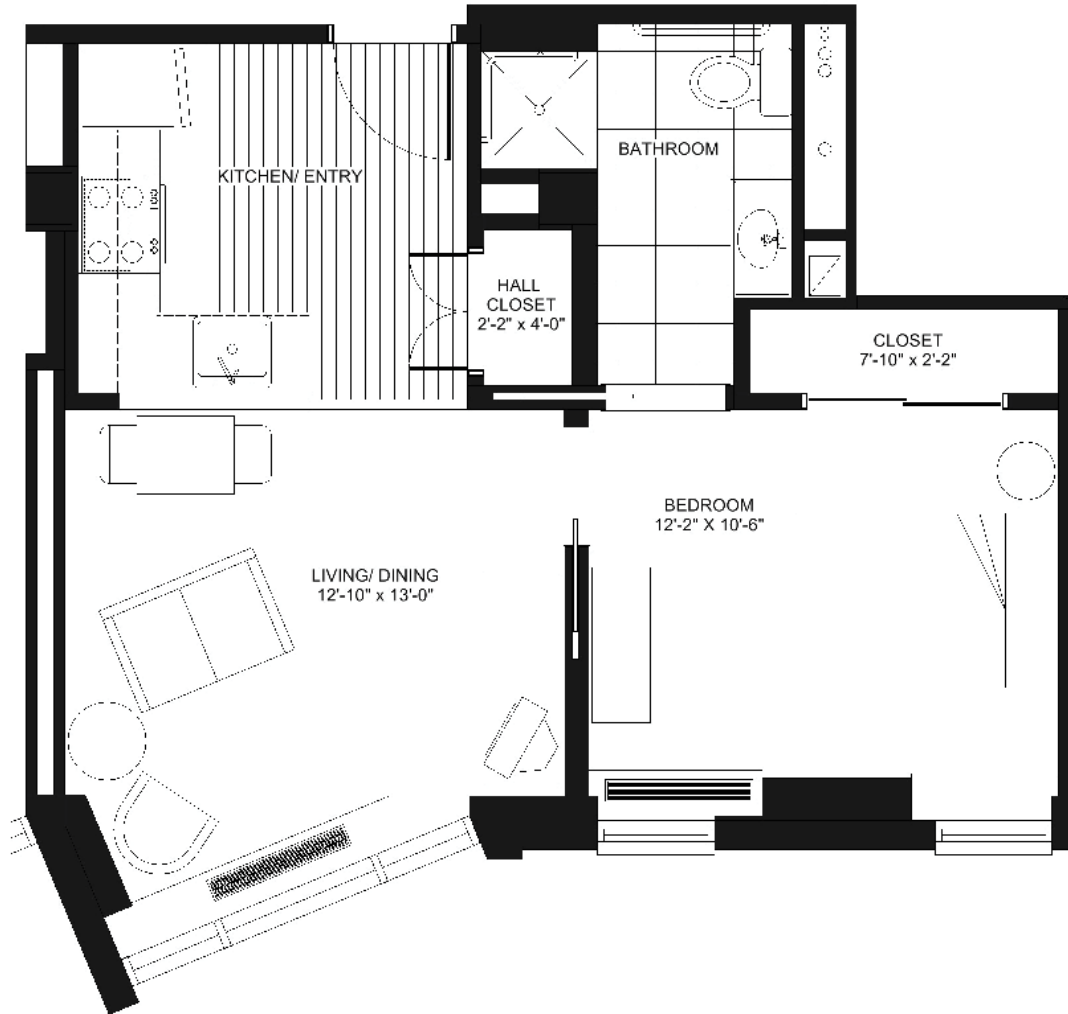

Ketch (West Tower)

1 Bedroom, 1 Bath
485 Square Feet
7 & Above