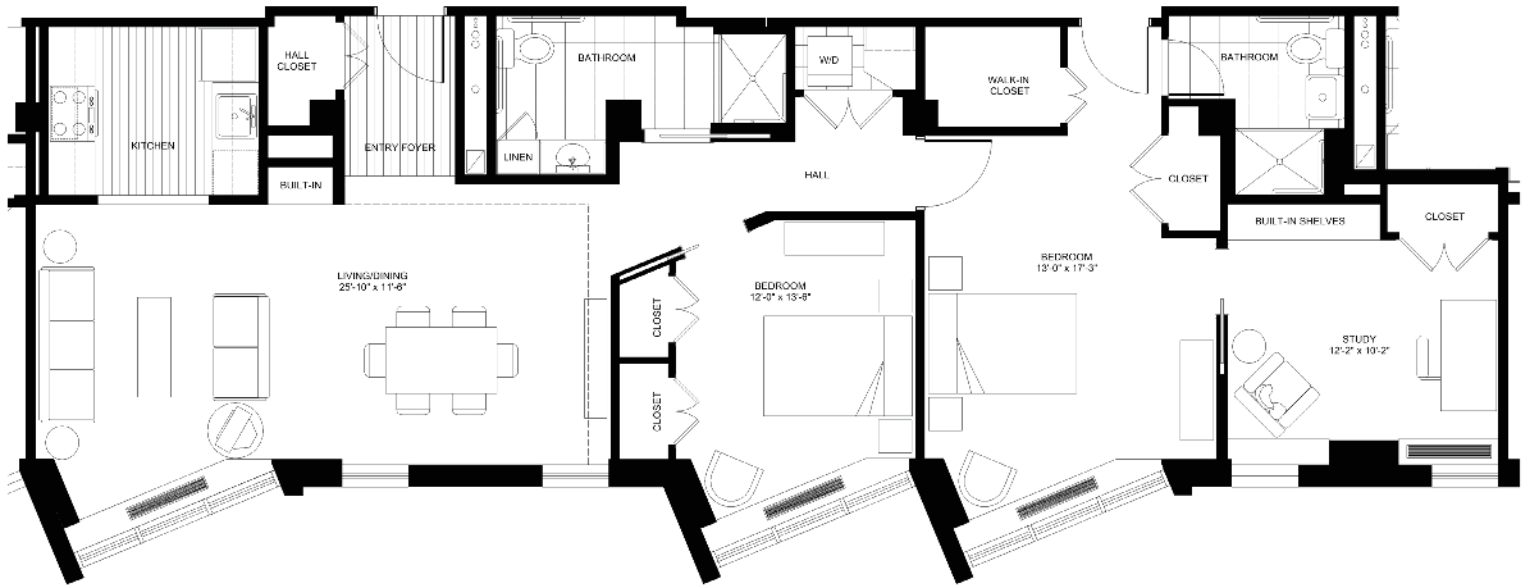

# Leeward (West Tower)

2 Bedrooms with Den, 2 Baths  
1,320 Square Feet