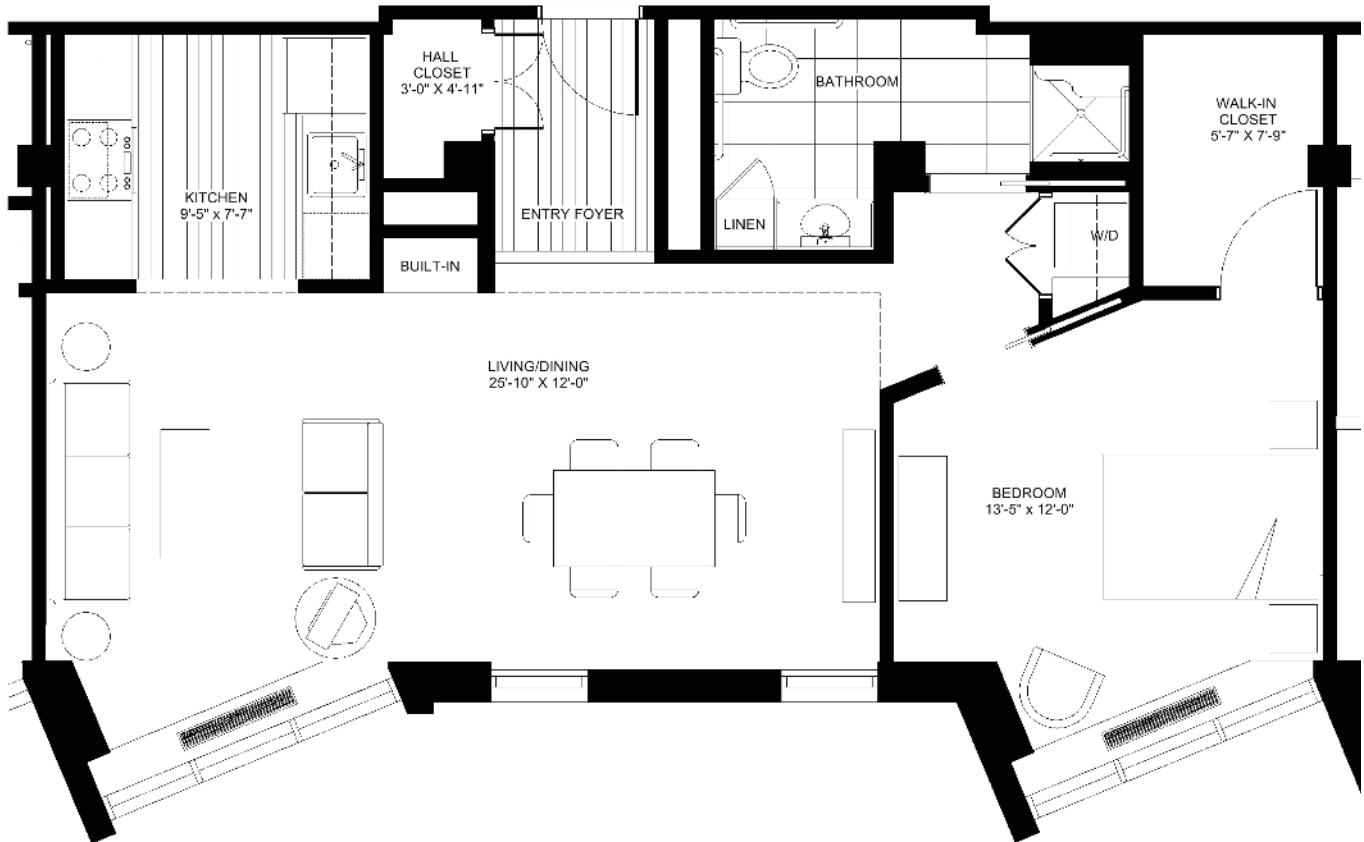

Mooring (West Tower)

1 Bedroom, 1 Bath
830 Square Feet