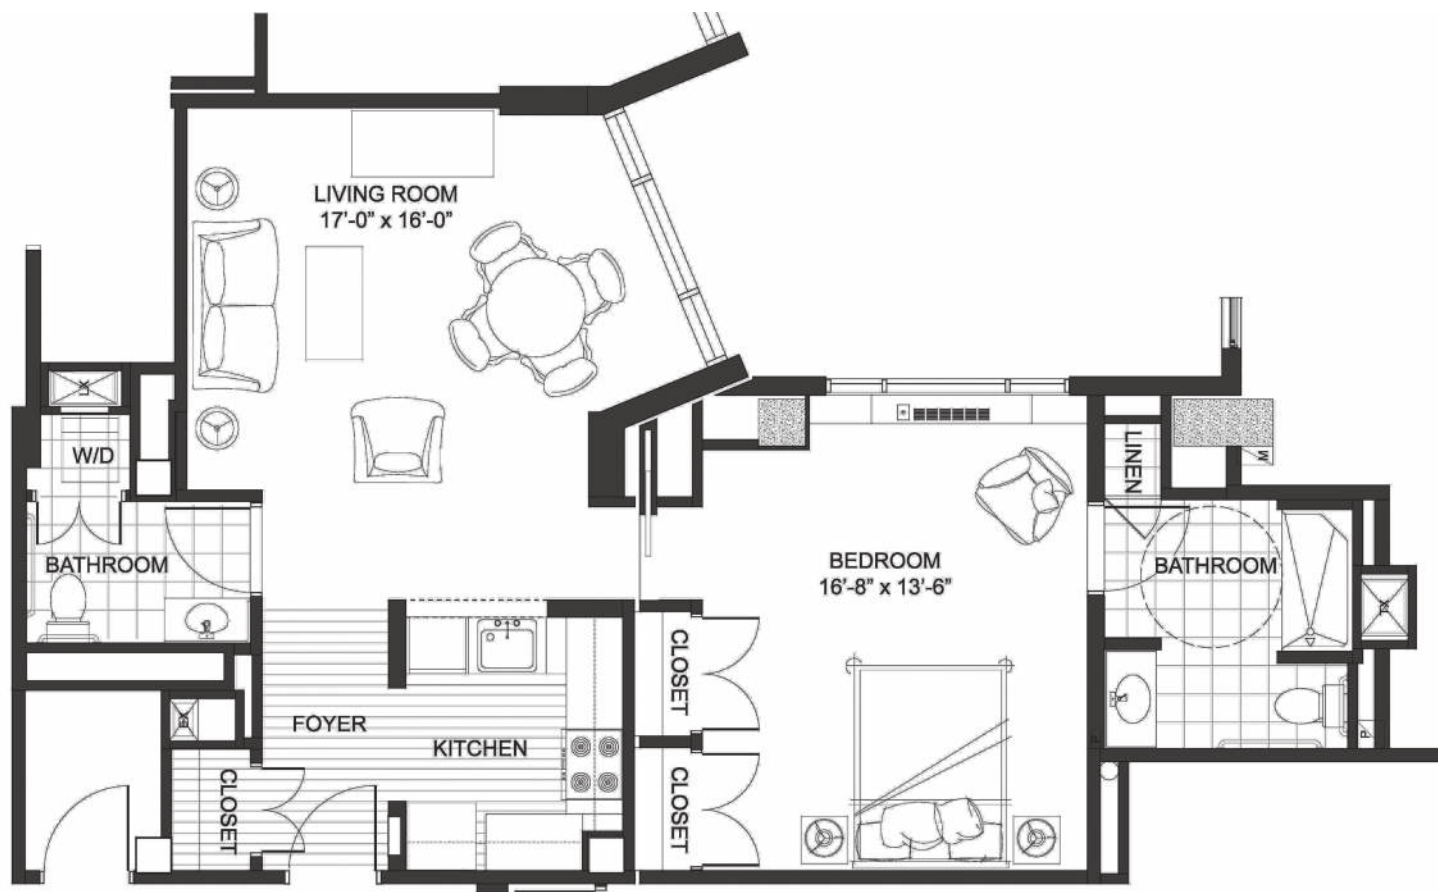

Nautilus (West Tower)

1 Bedroom, 1.5 Baths
830 Square Feet