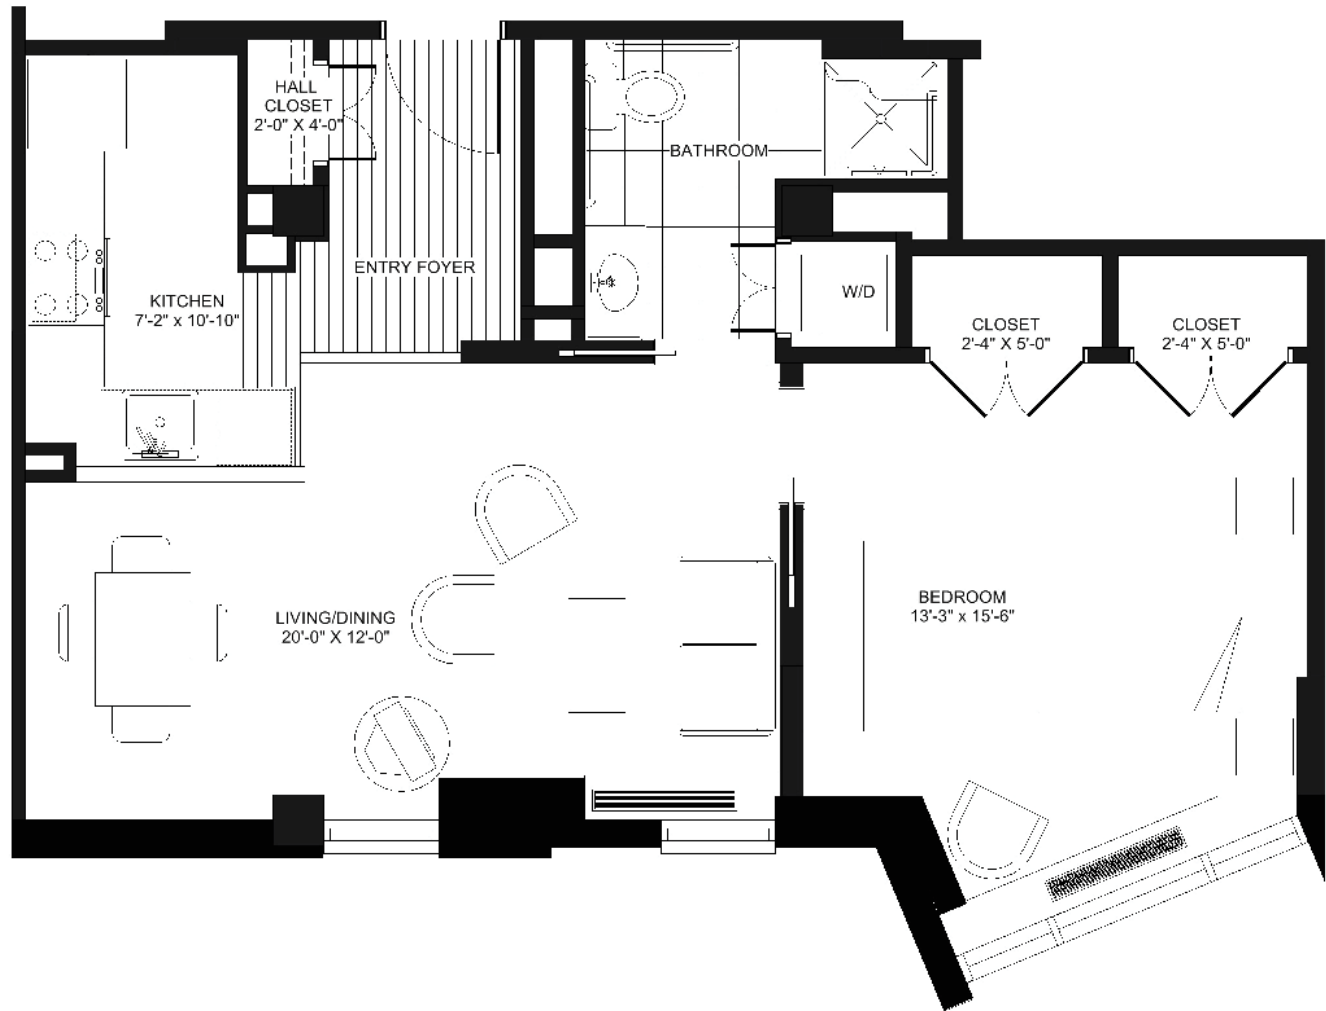

Navigator (West Tower)

1 Bedroom, 1 Bath
655 Square Feet