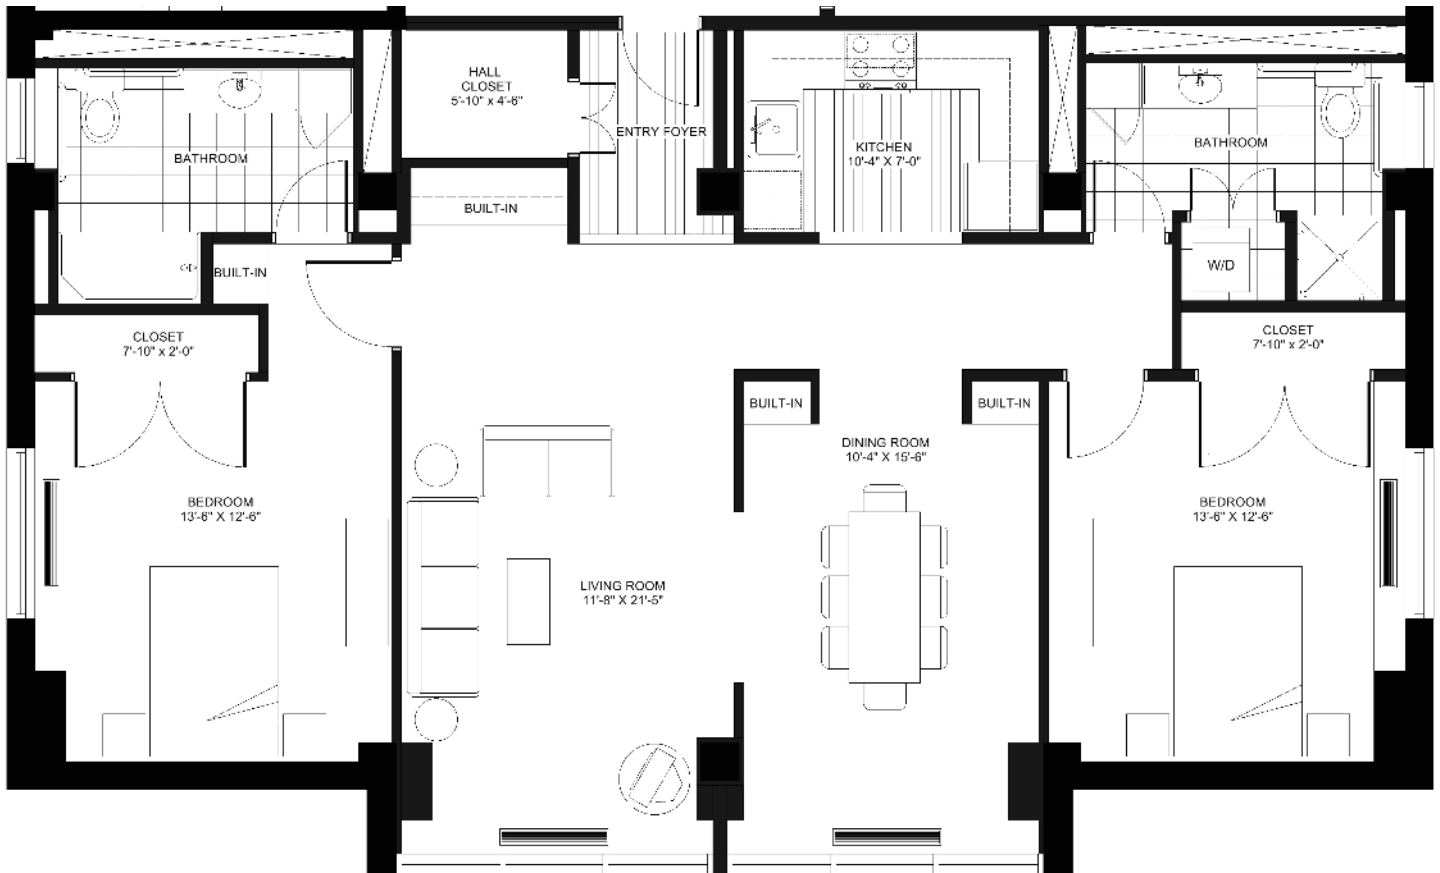

Pacific (West Tower)

2 Bedrooms, 2 Baths
1,270 Square Feet