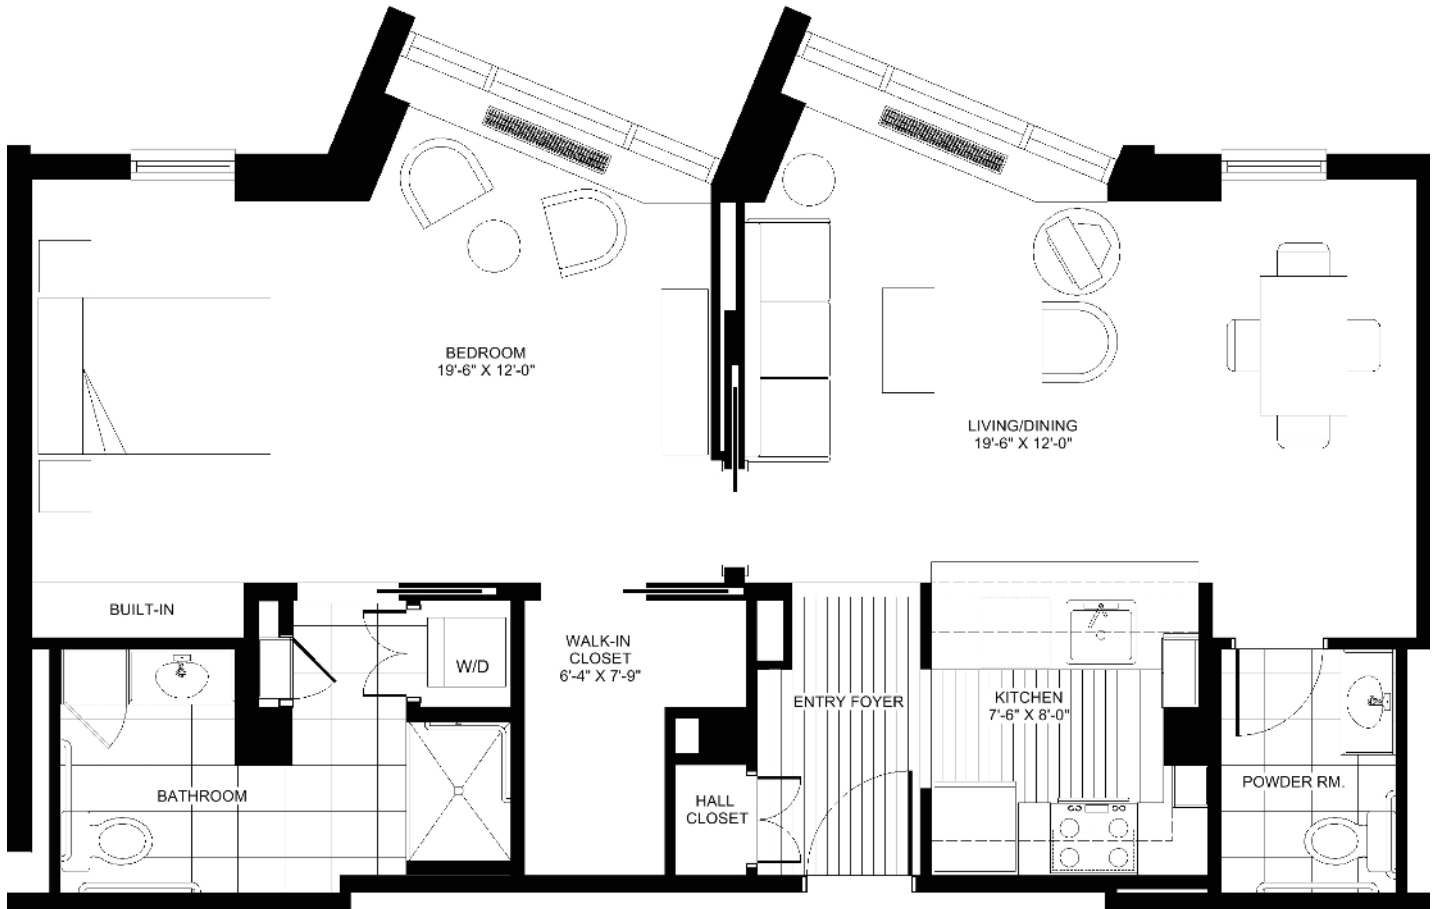

Anchorage (West Tower)

1 Bedroom, 1.5 Baths
825 Square Feet