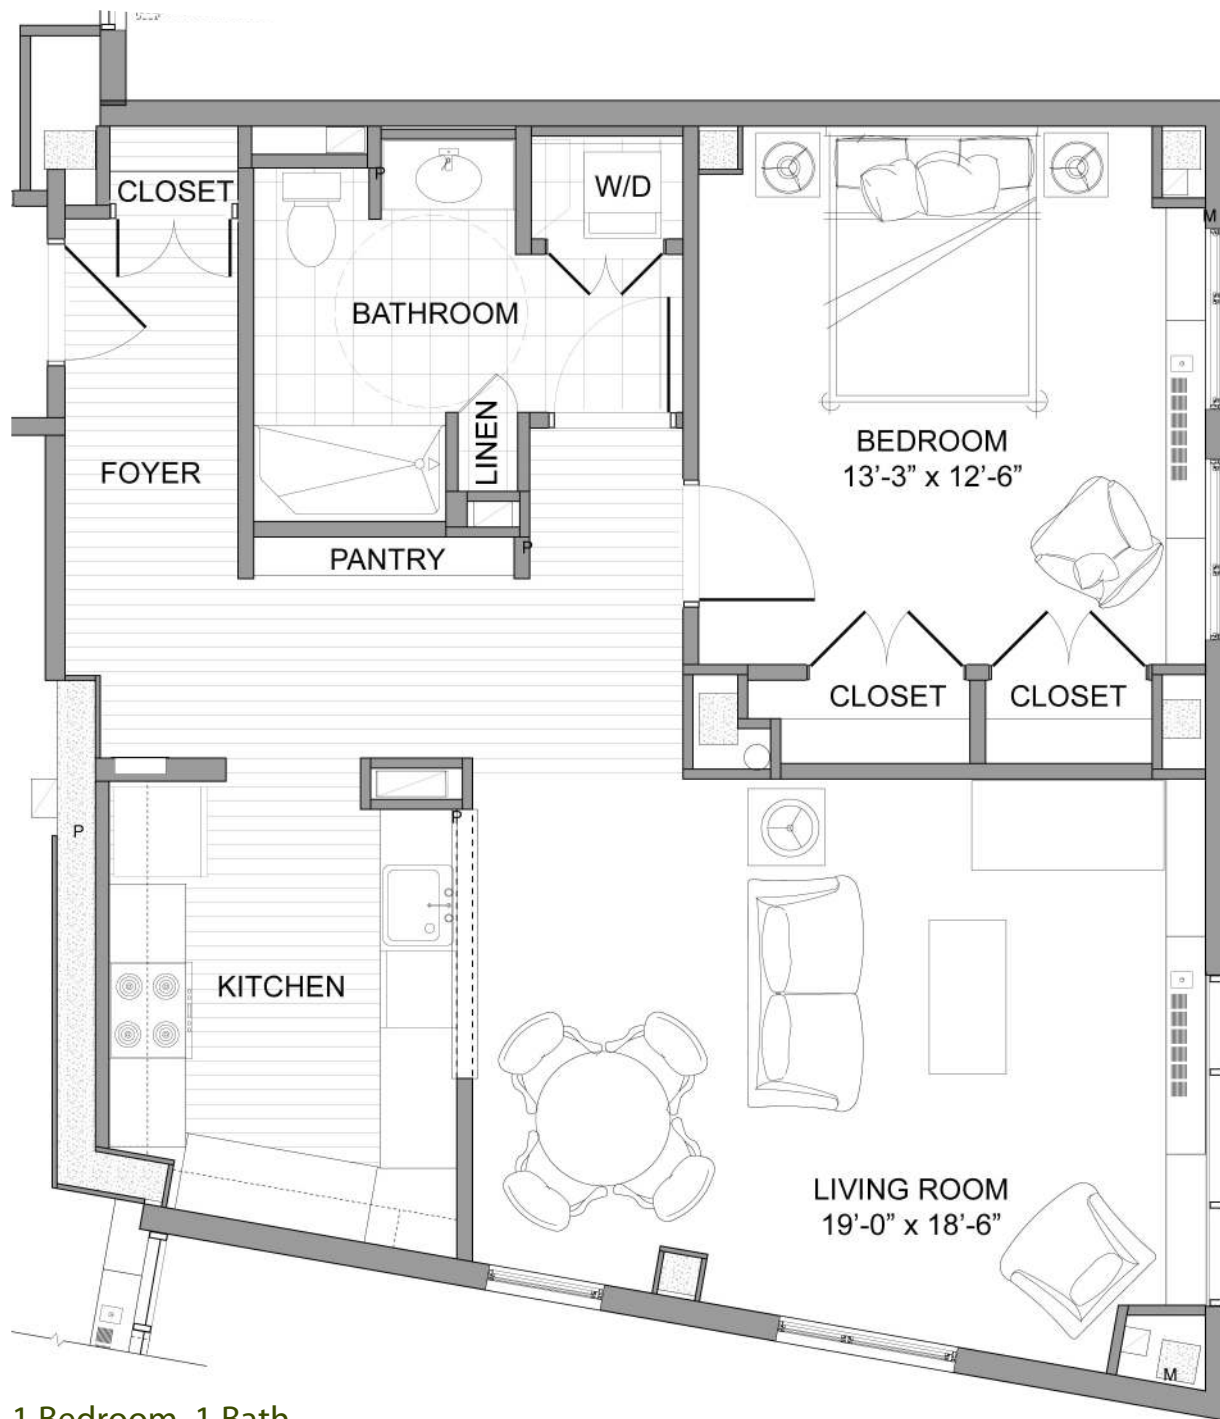

The Reef (East Tower)

1 Bedroom, 1 Bath
887 Square Feet