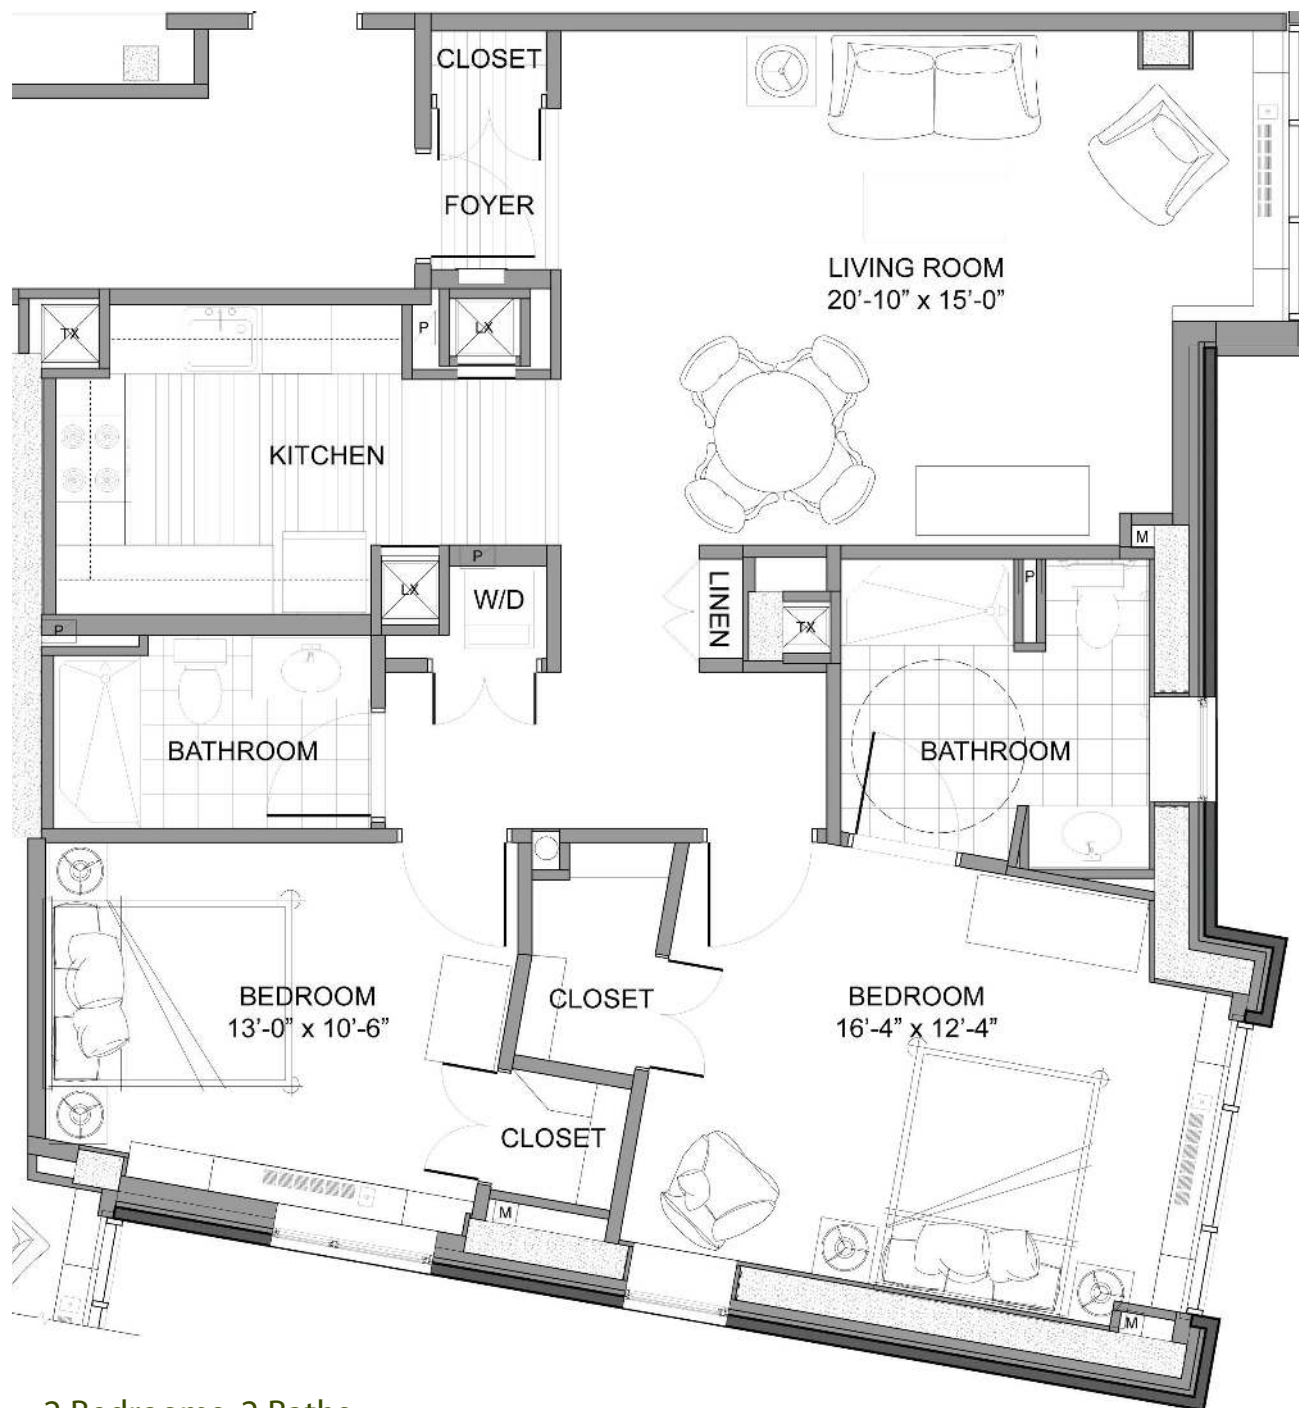

The Sandpiper (East Tower)

2 Bedrooms, 2 Baths

1,098 Square Feet