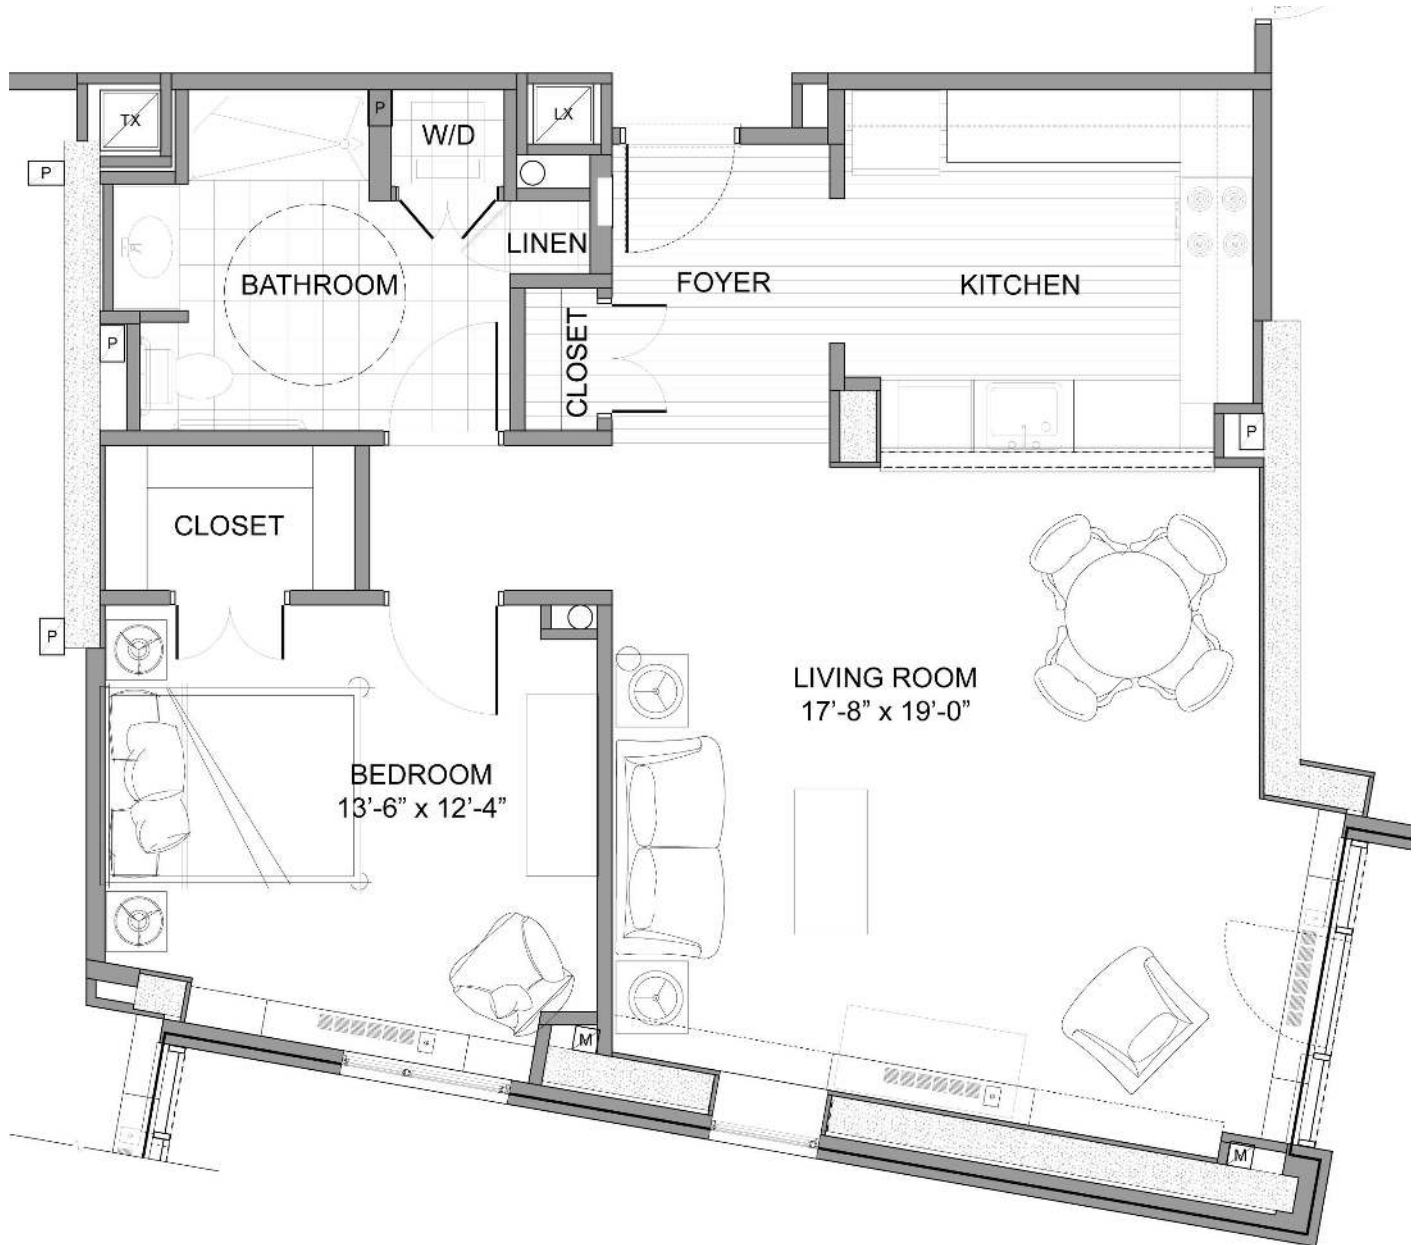

The Sea Bright (East Tower)

1 Bedroom, 1 Bath
880 Square Feet