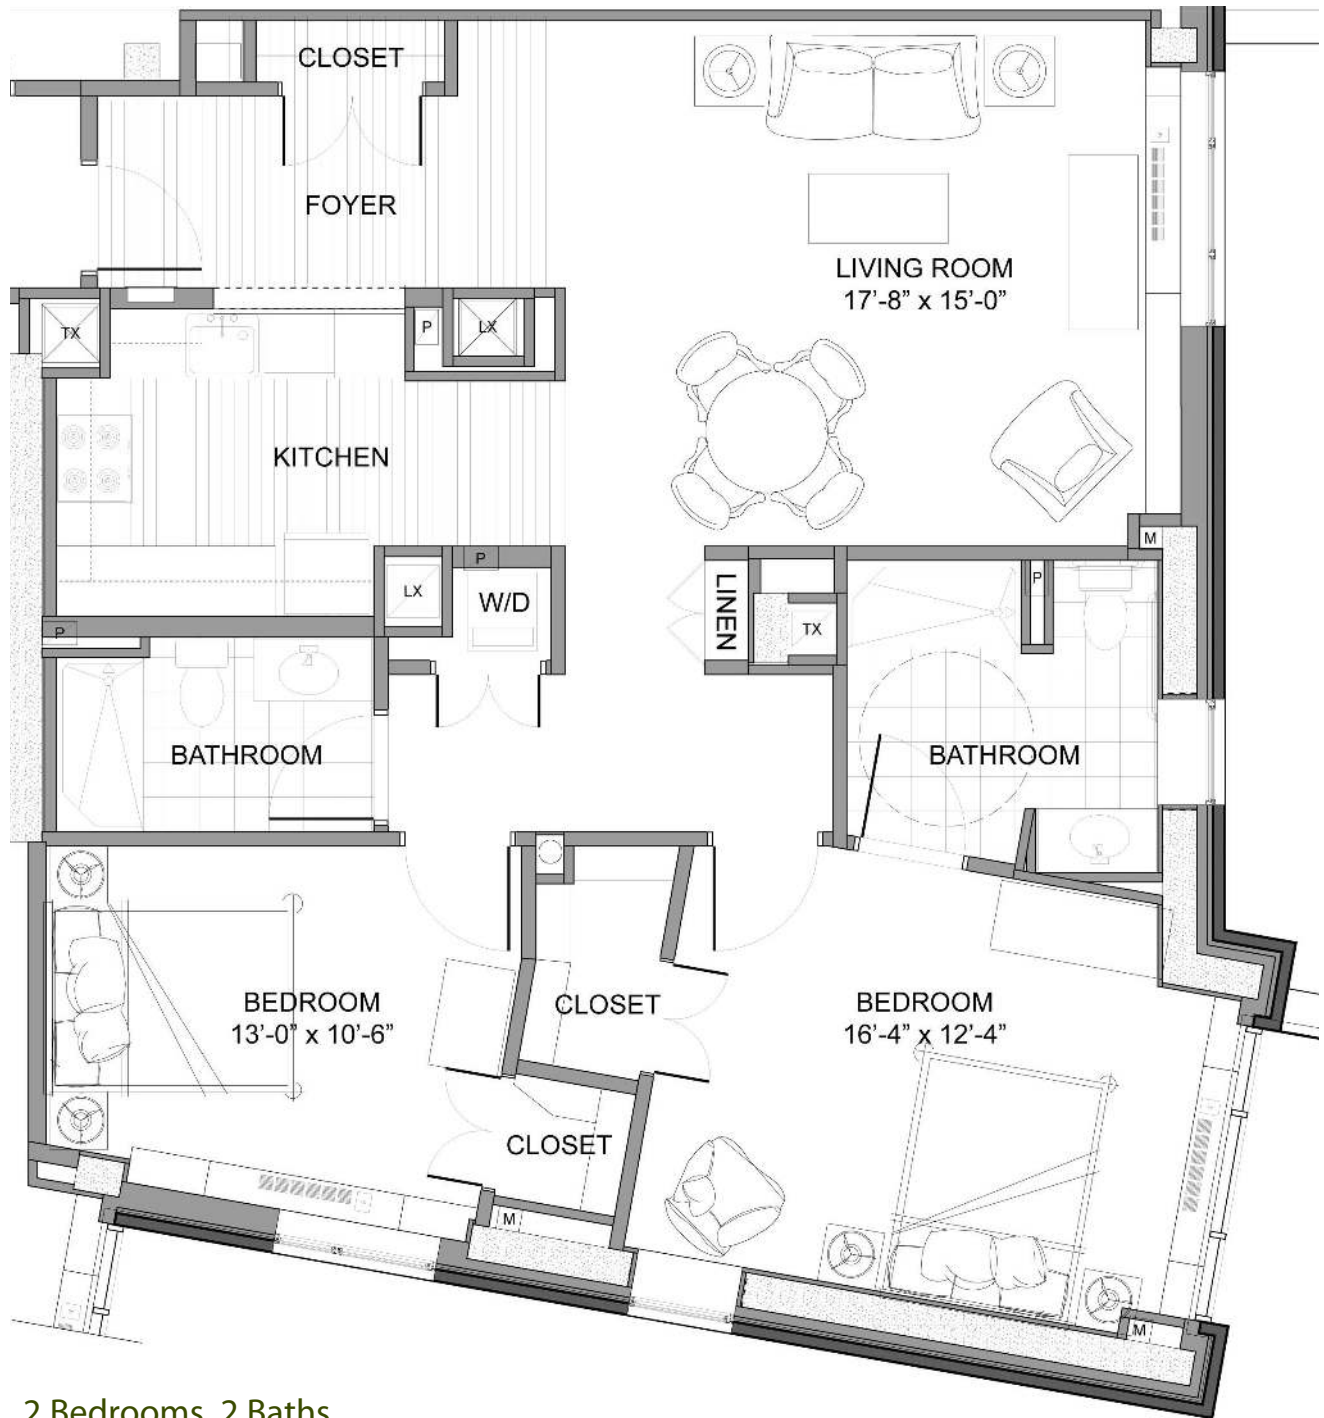

The Starboard (East Tower)

2 Bedrooms, 2 Baths
1,155 Square Feet

 **THE ATRIUM**
AT NAVESINK HARBOR
A SPRINGPOINT COMMUNITY

40 Riverside Avenue, Red Bank, NJ 07701
atriumatnavesink.org • 800-842-2480