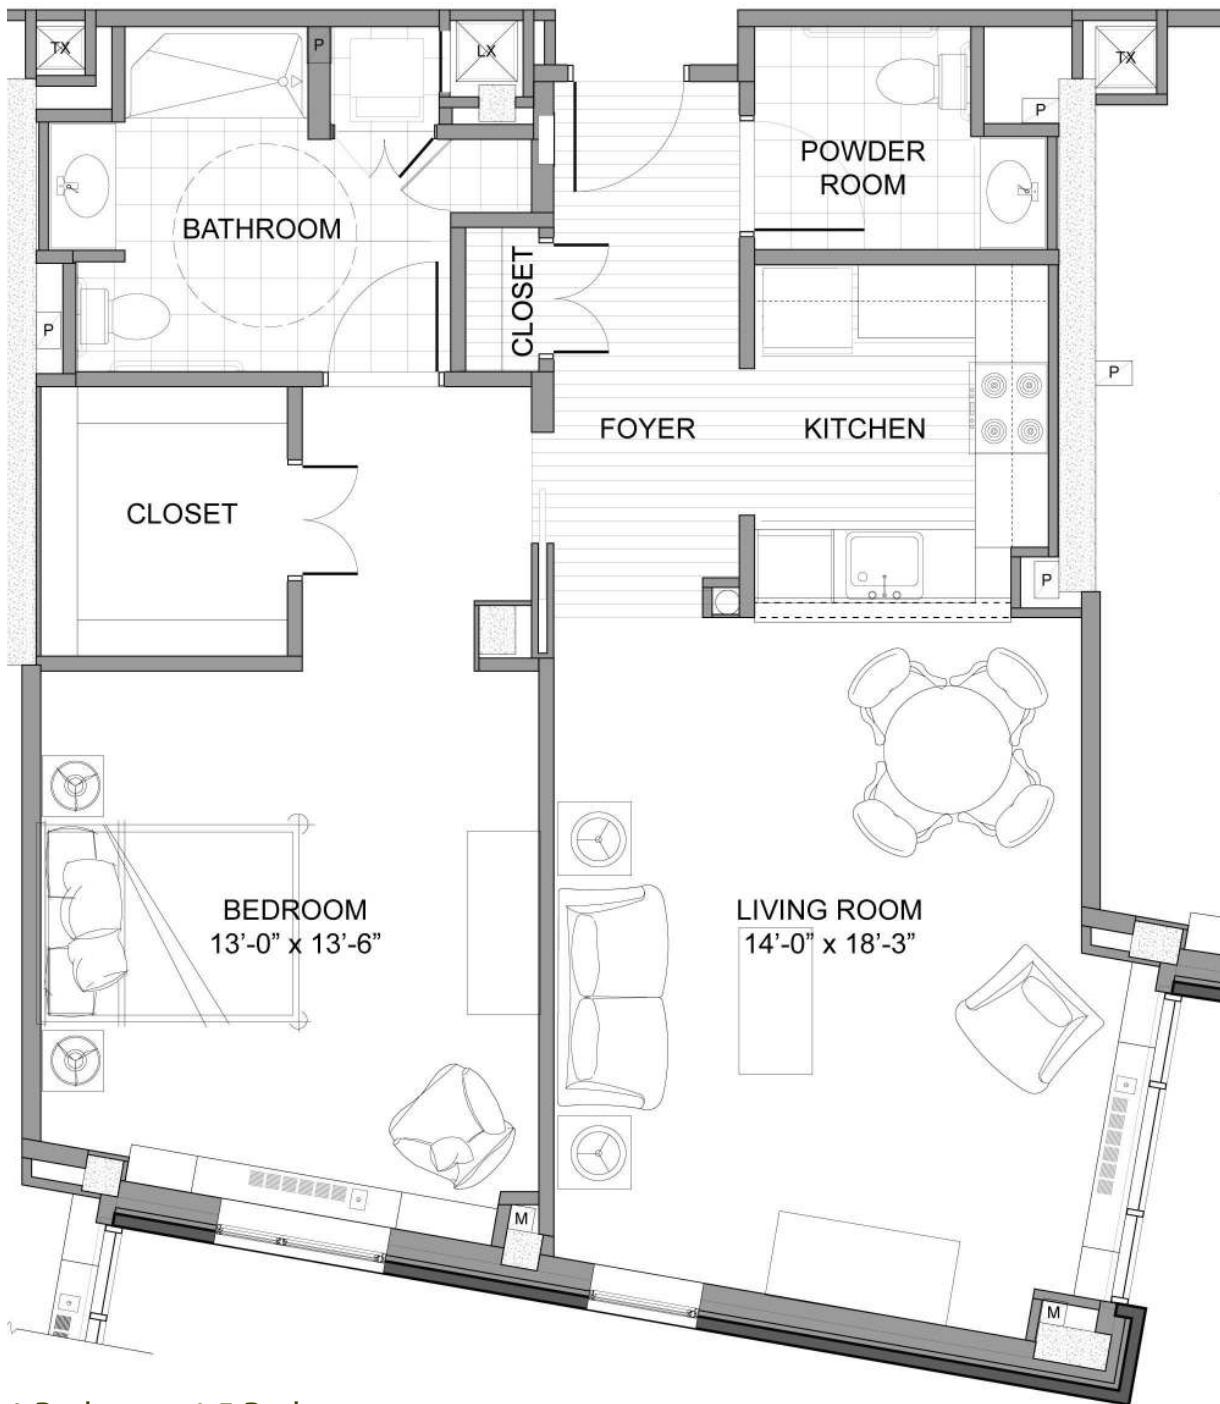

The Tinton (East Tower)

1 Bedroom, 1.5 Baths
942 Square Feet