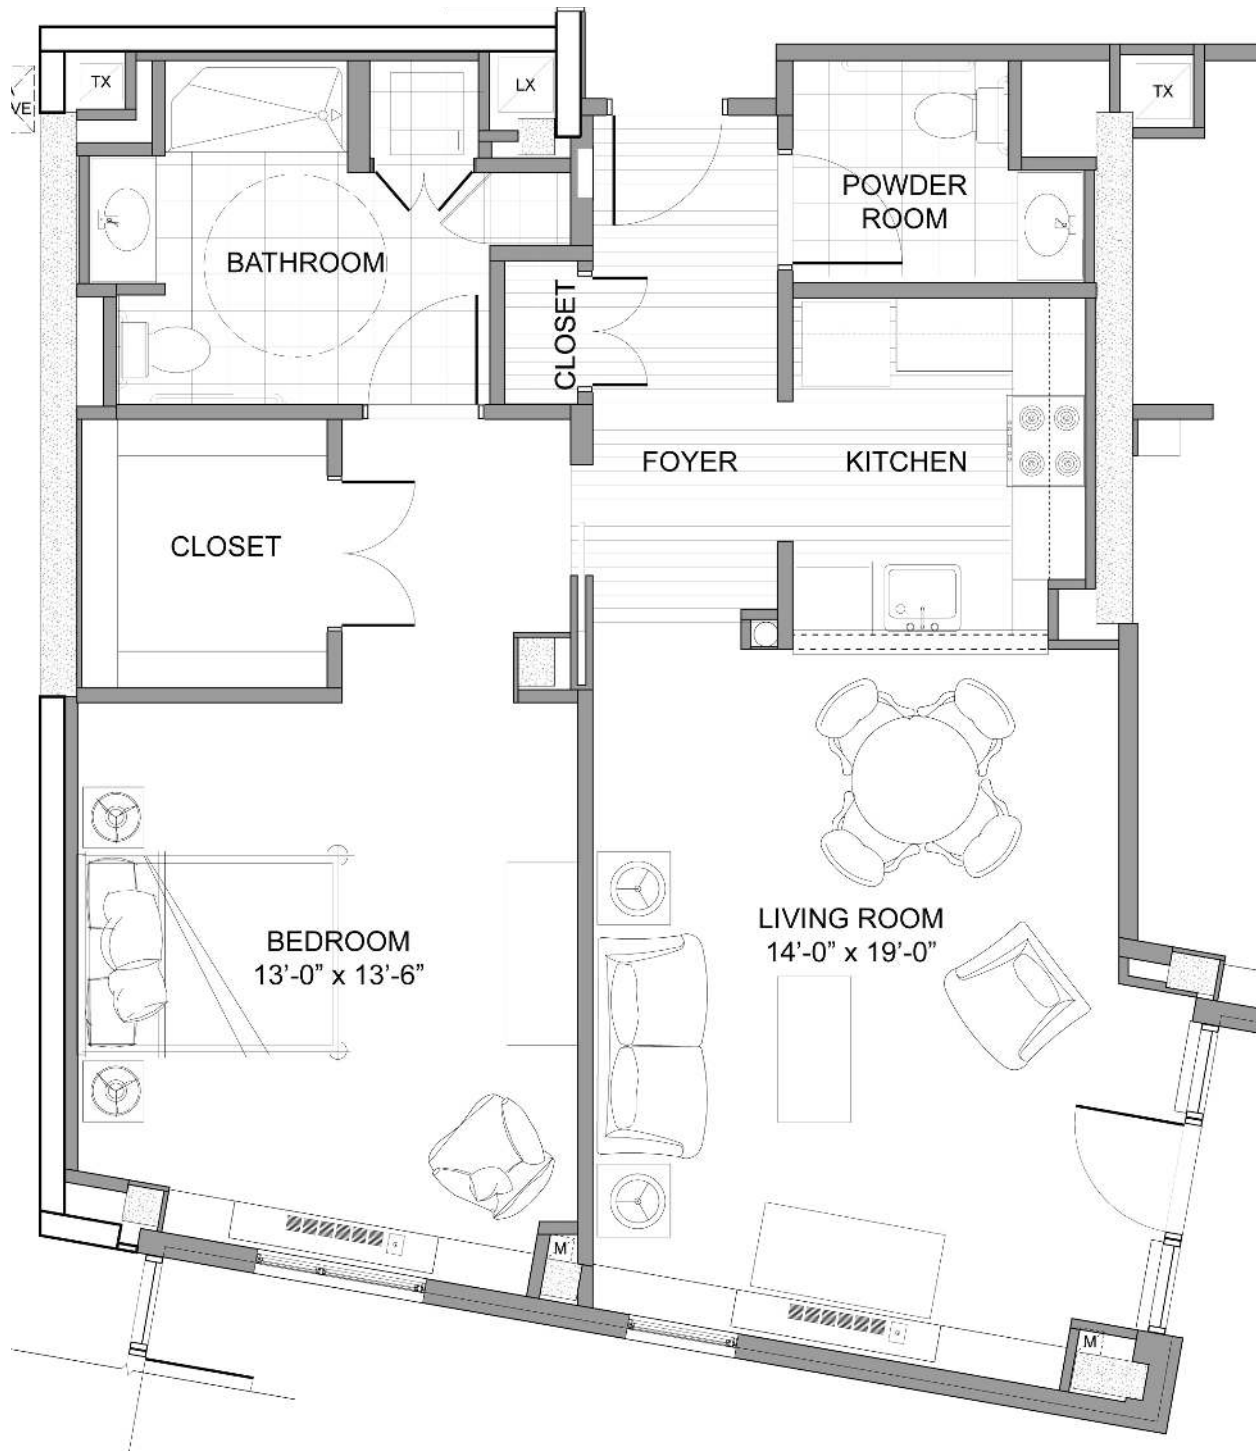

# The Transom (East Tower)

1 Bedroom, 1.5 Baths  
962 Square Feet

 **THE ATRIUM**  
AT NAVESINK HARBOR  
A SPRINGPOINT COMMUNITY

40 Riverside Avenue, Red Bank, NJ 07701  
atriumatnavesink.org • 800-842-2480