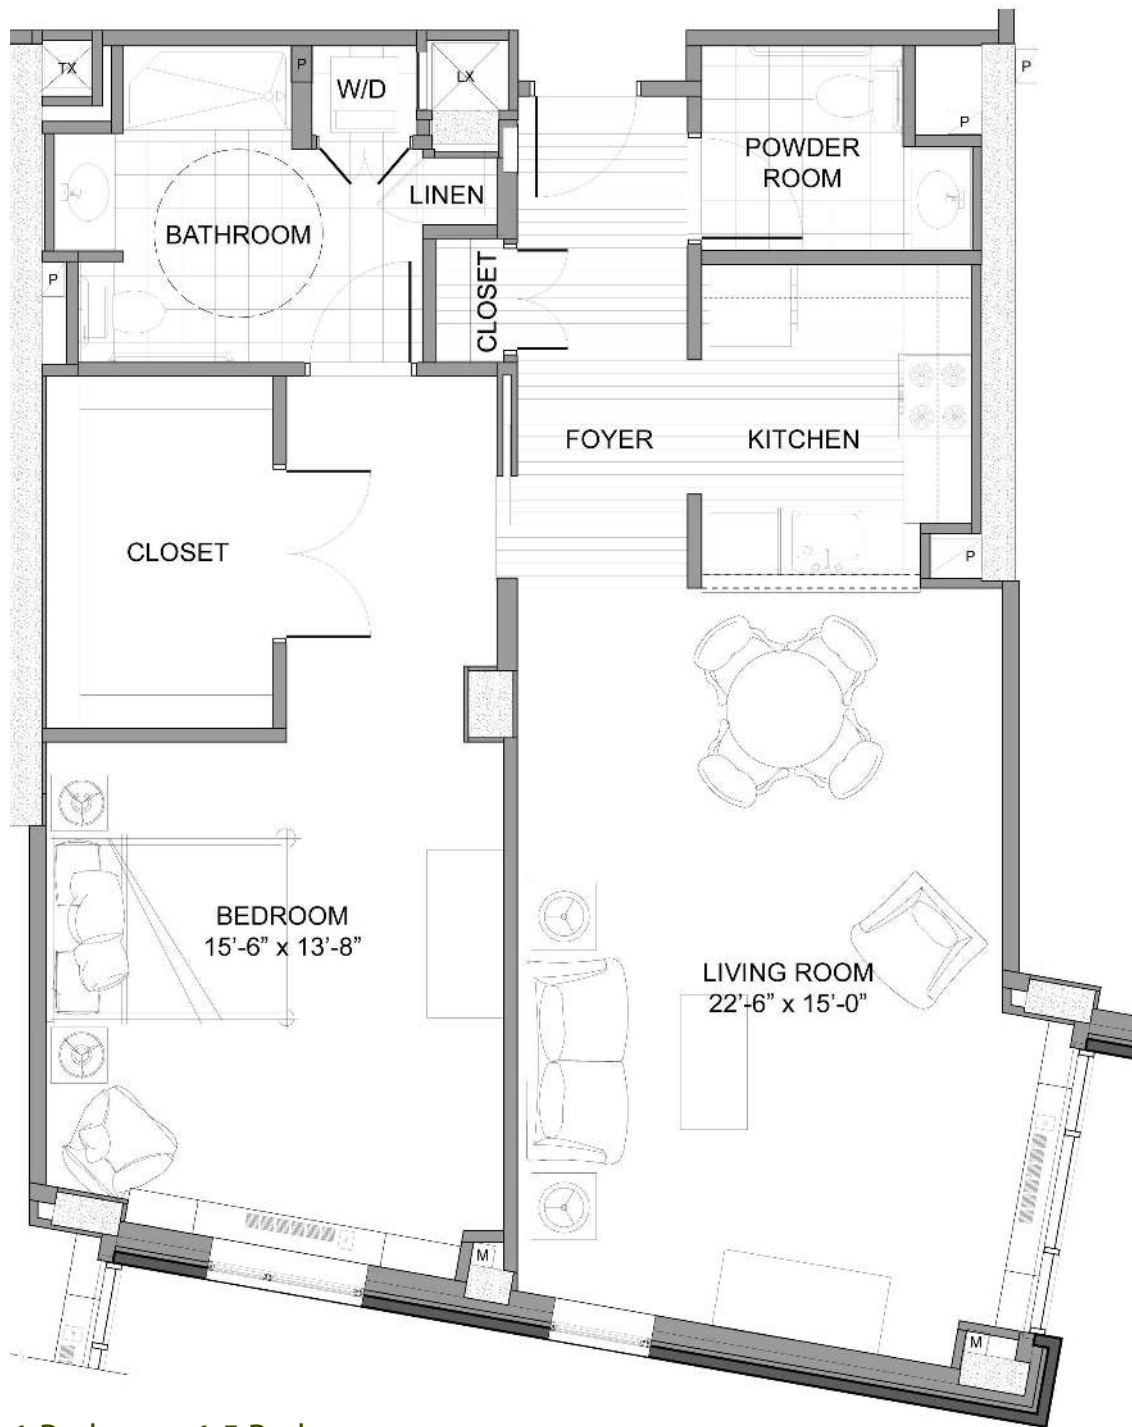

# The Windsor and Voyager (East Tower)

1 Bedroom, 1.5 Baths  
1,039 Square Feet

 **THE ATRIUM**  
AT NAVESINK HARBOR  
A SPRINGPOINT COMMUNITY

40 Riverside Avenue, Red Bank, NJ 07701  
atriumatnavesink.org • 800-842-2480