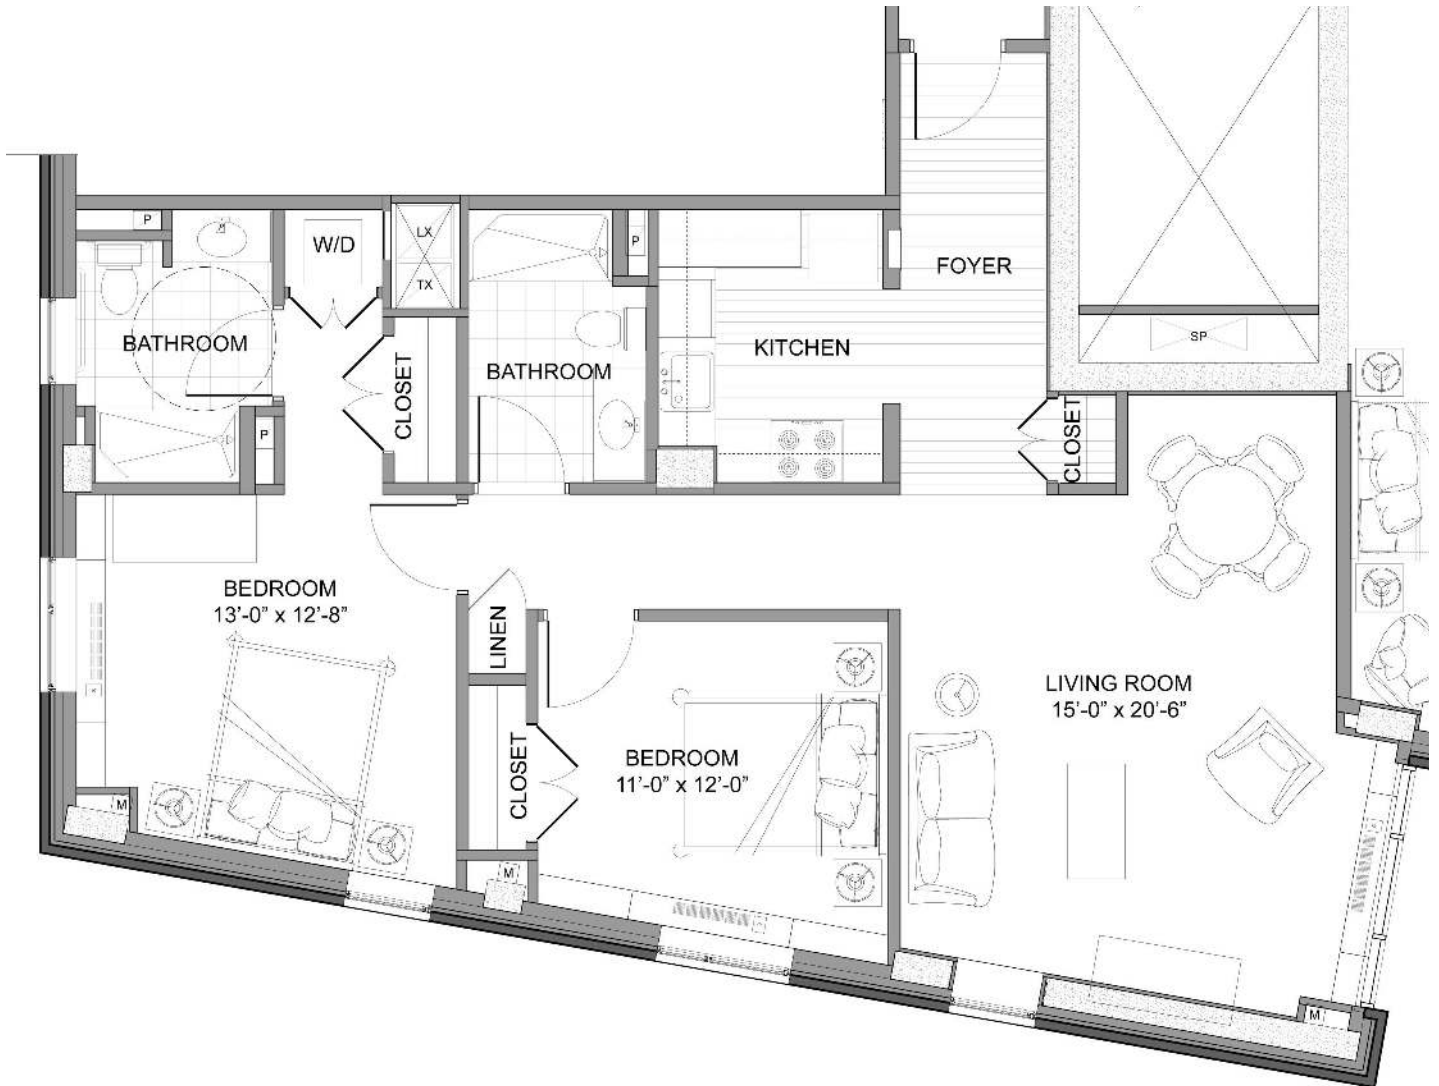

The Xebec (East Tower)

2 Bedrooms, 2 Baths
1,068 Square Feet