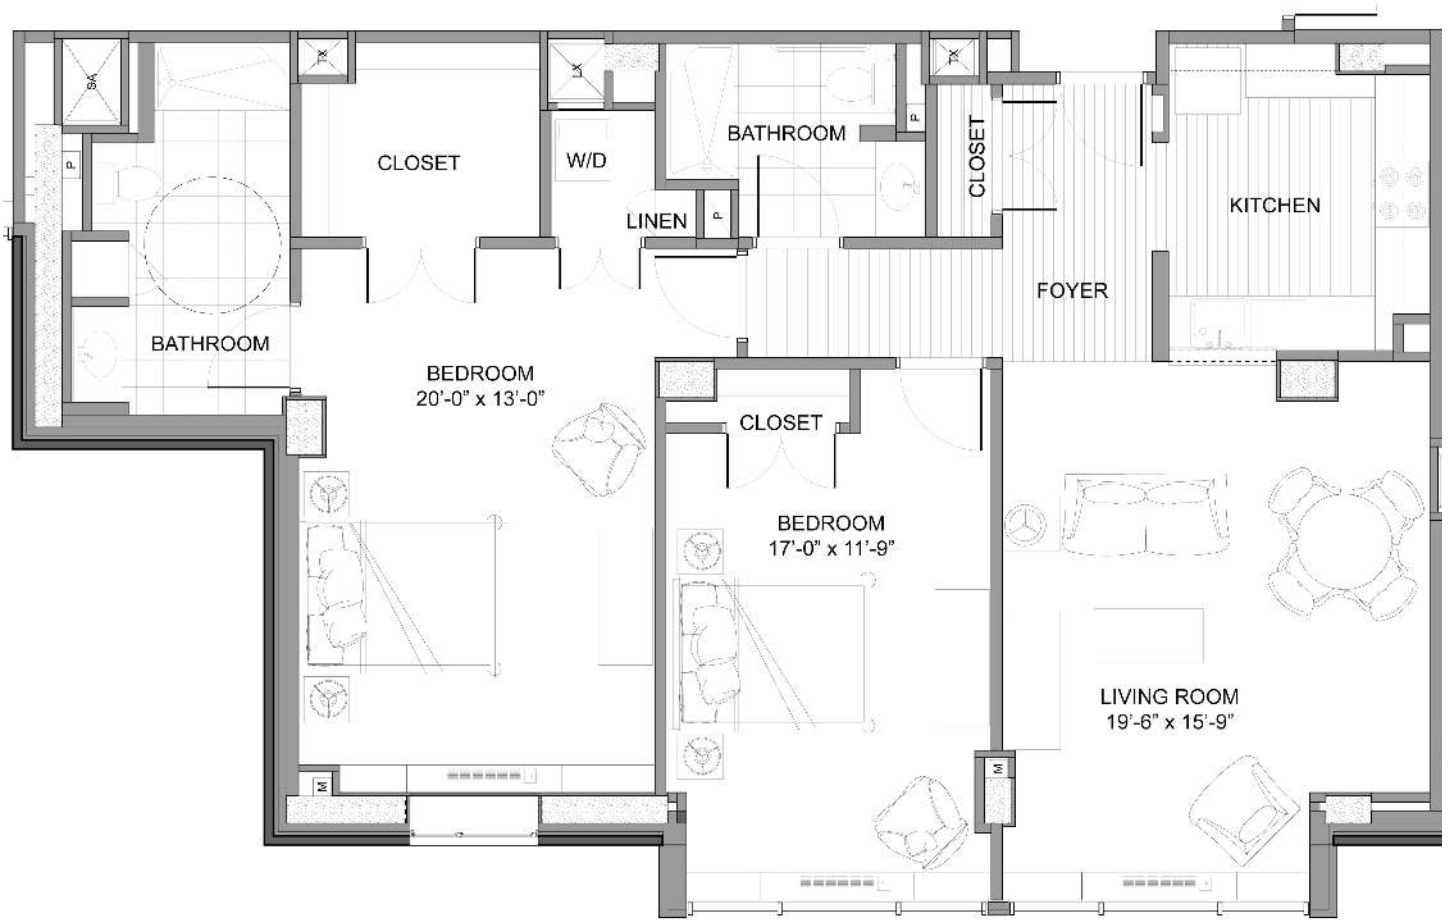

The York (East Tower)

2 Bedrooms, 2 Baths
1,318 Square Feet