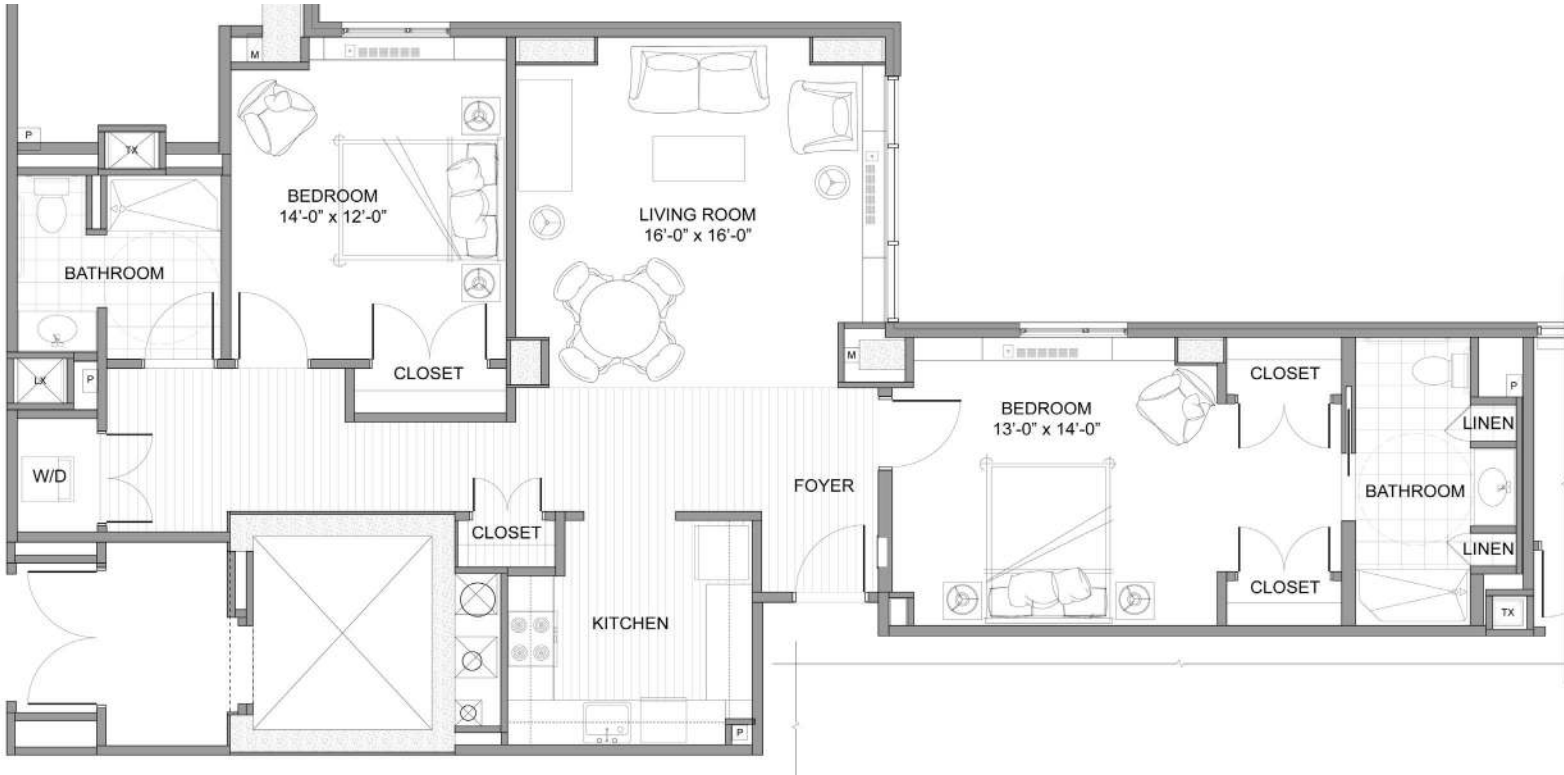

The Zephyr (East Tower)

2 Bedrooms, 2 Baths

1,244 Square Feet