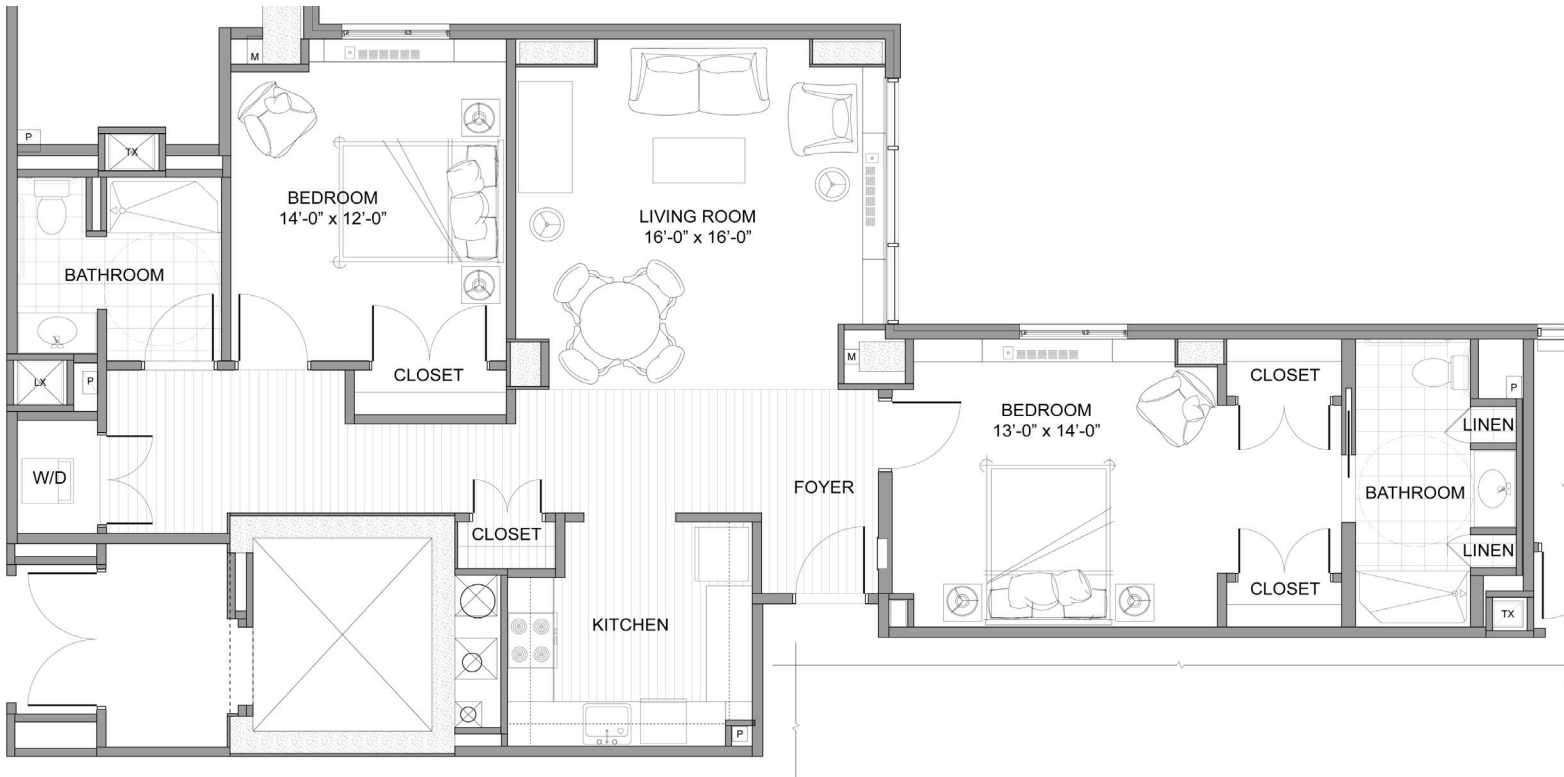

# The Zephyr (East Tower)

2 Bedrooms, 2 Baths

1,244 Square Feet