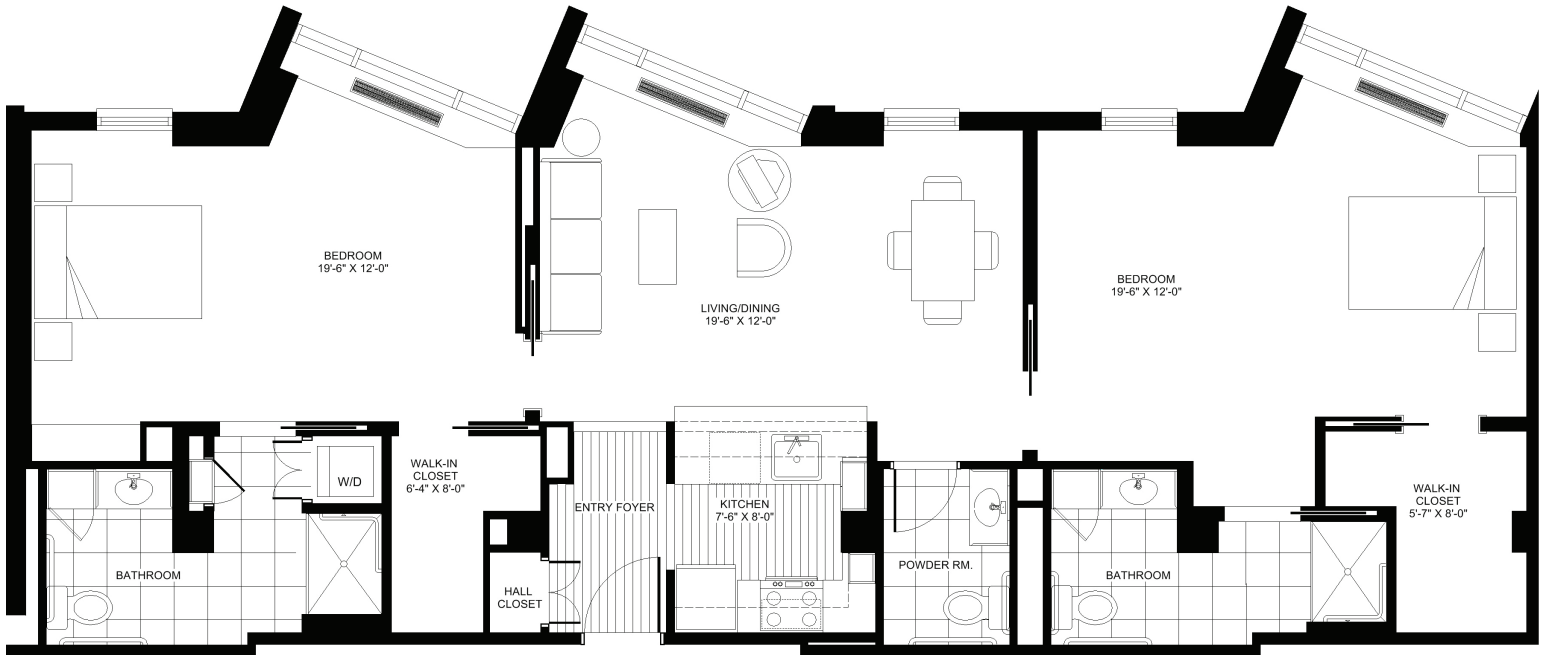

Atlantic (West Tower)

2 Bedrooms, 2.5 Baths
1,250 Square Feet