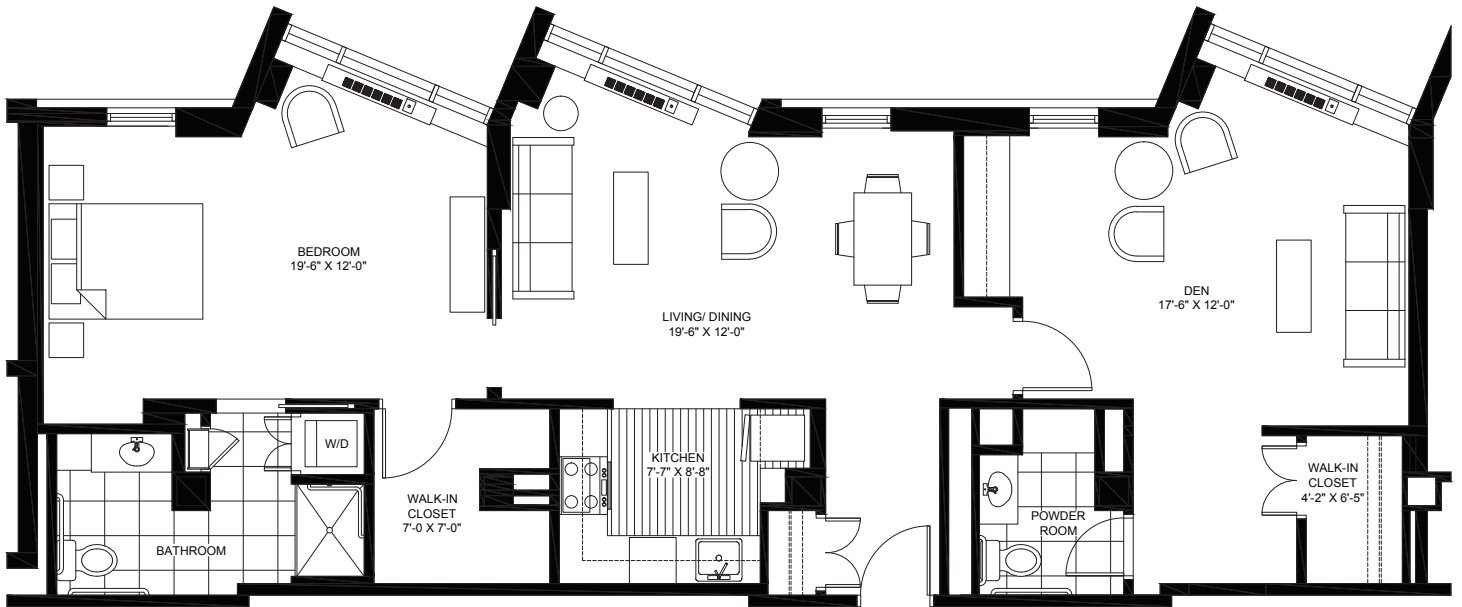

Admiralty (West Tower)

1 Bedroom with Den, 1.5 Baths
1,230 Square Feet