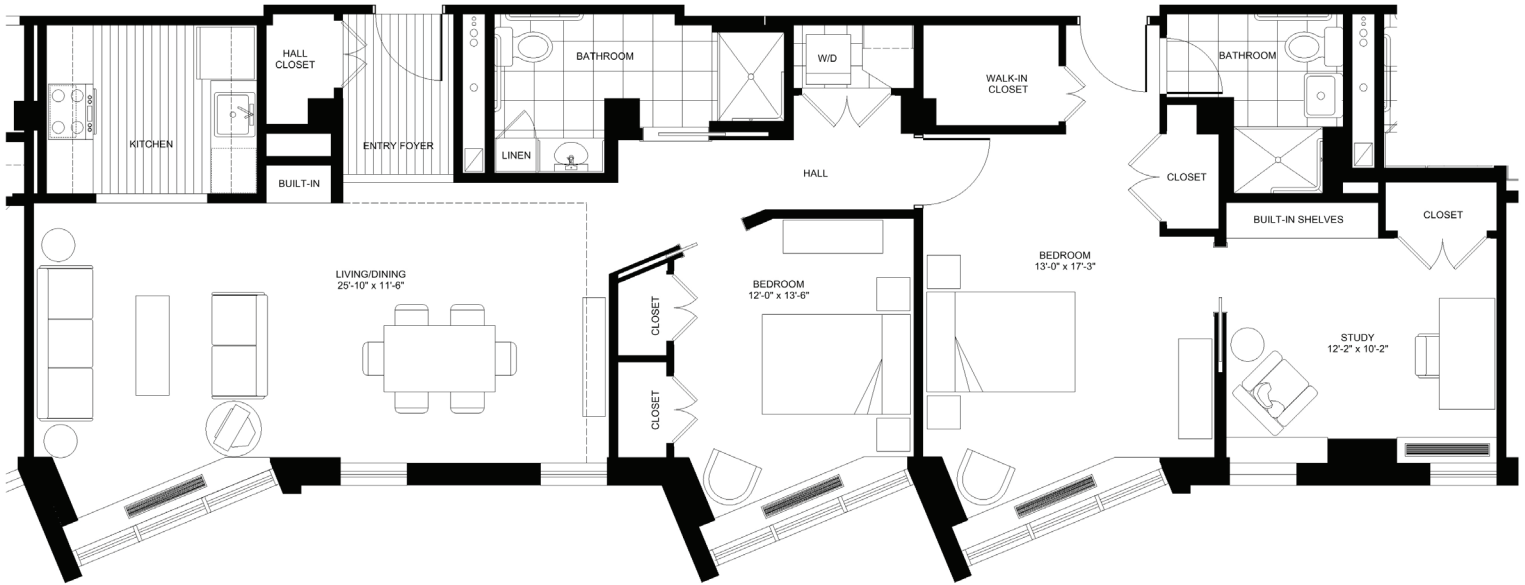

Leeward (West Tower)

2 Bedrooms with Den, 2 Baths
1,320 Square Feet