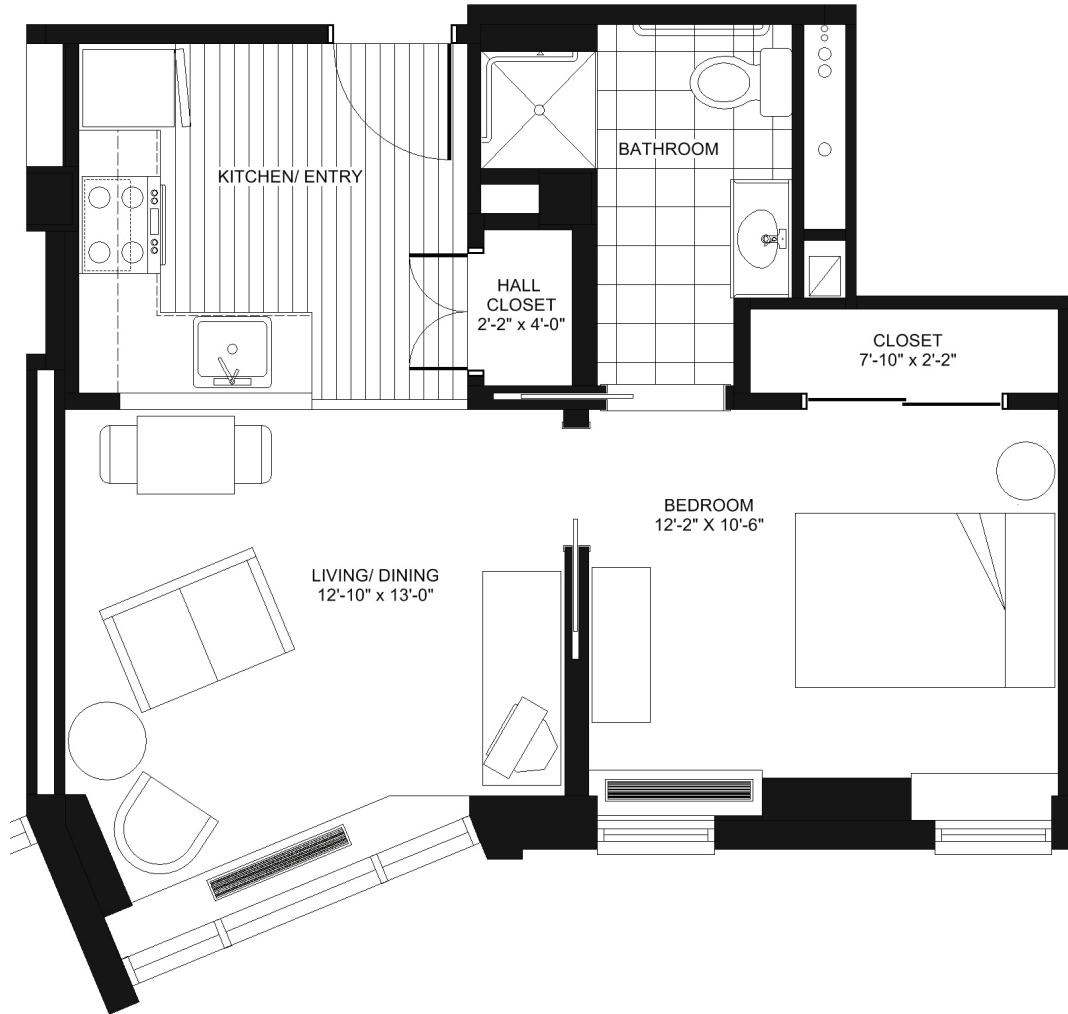

Ketch (West Tower)

1 Bedroom, 1 Bath
485 Square Feet
7 & Above