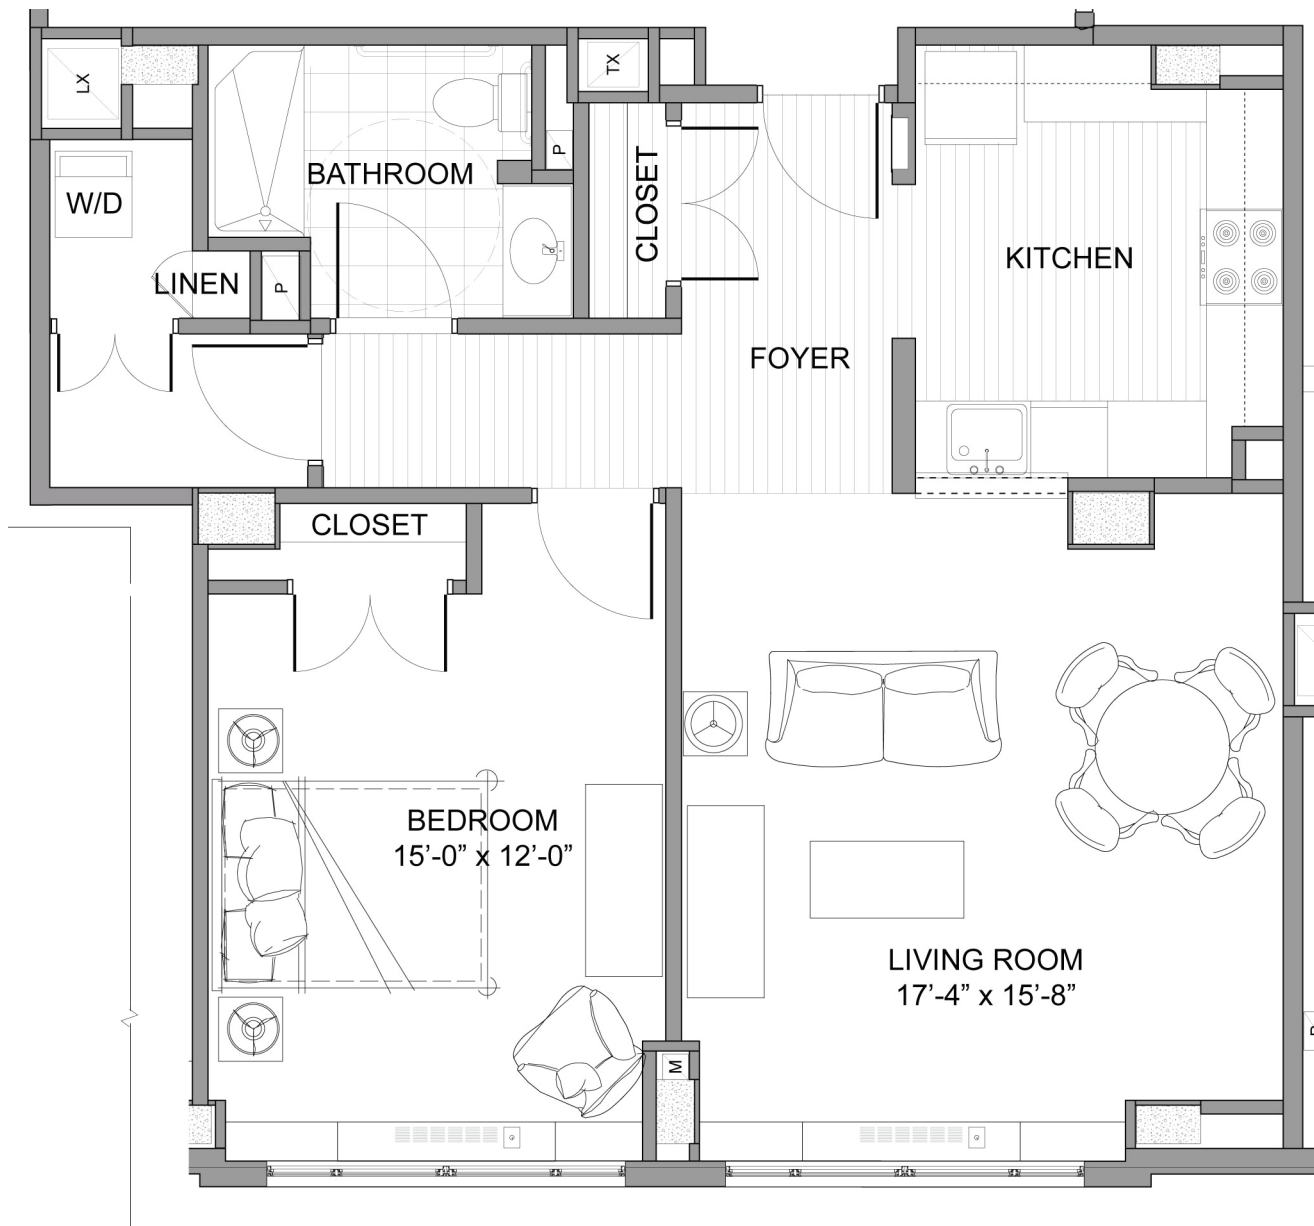

# The Yankee (East Tower)

1 Bedroom, 1 Bath  
840 Square Feet