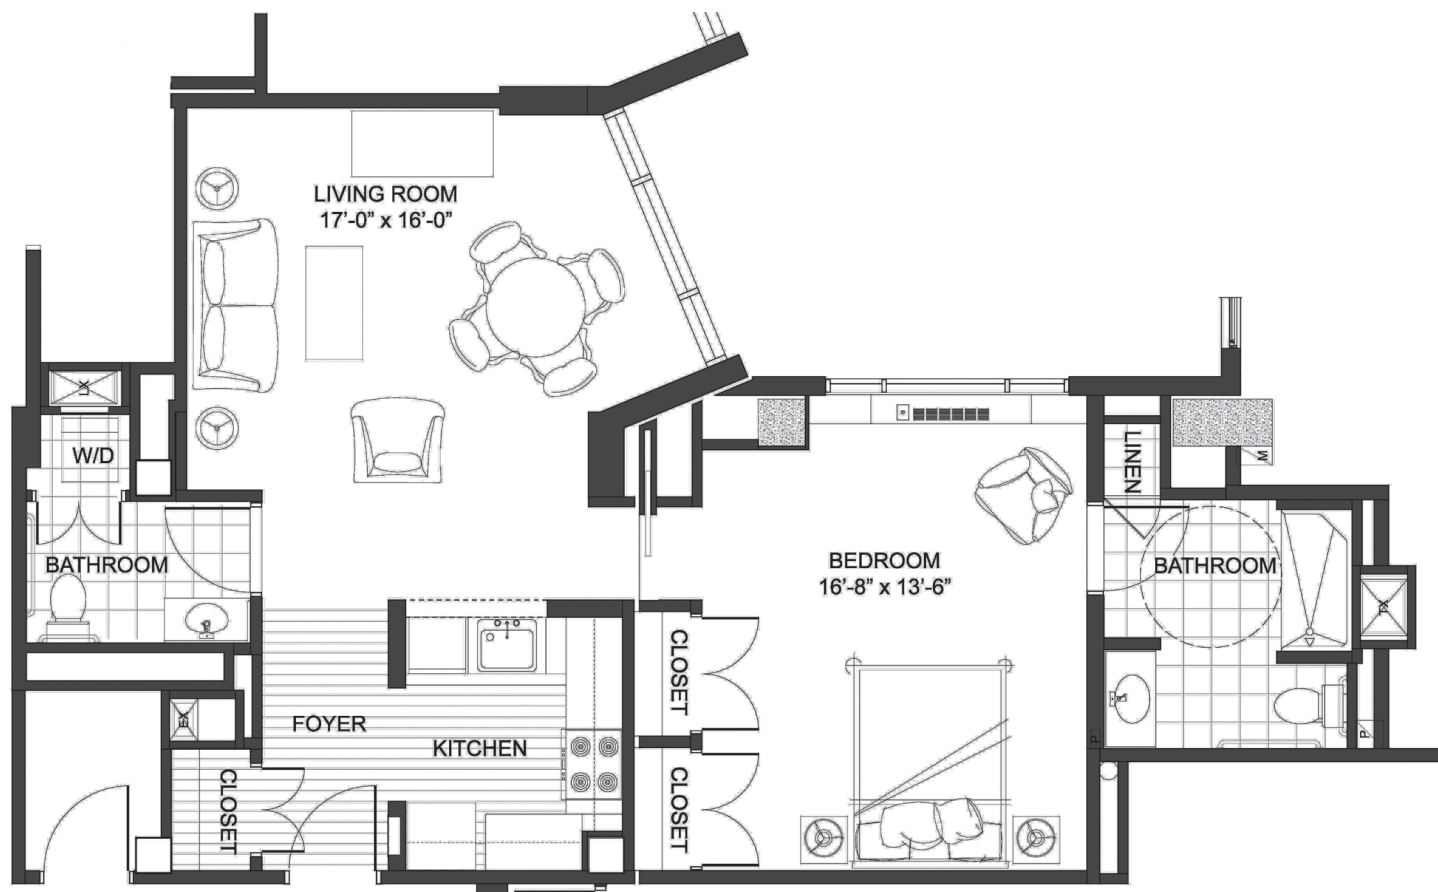

Nautilus (West Tower)

1 Bedroom, 1.5 Baths
830 Square Feet