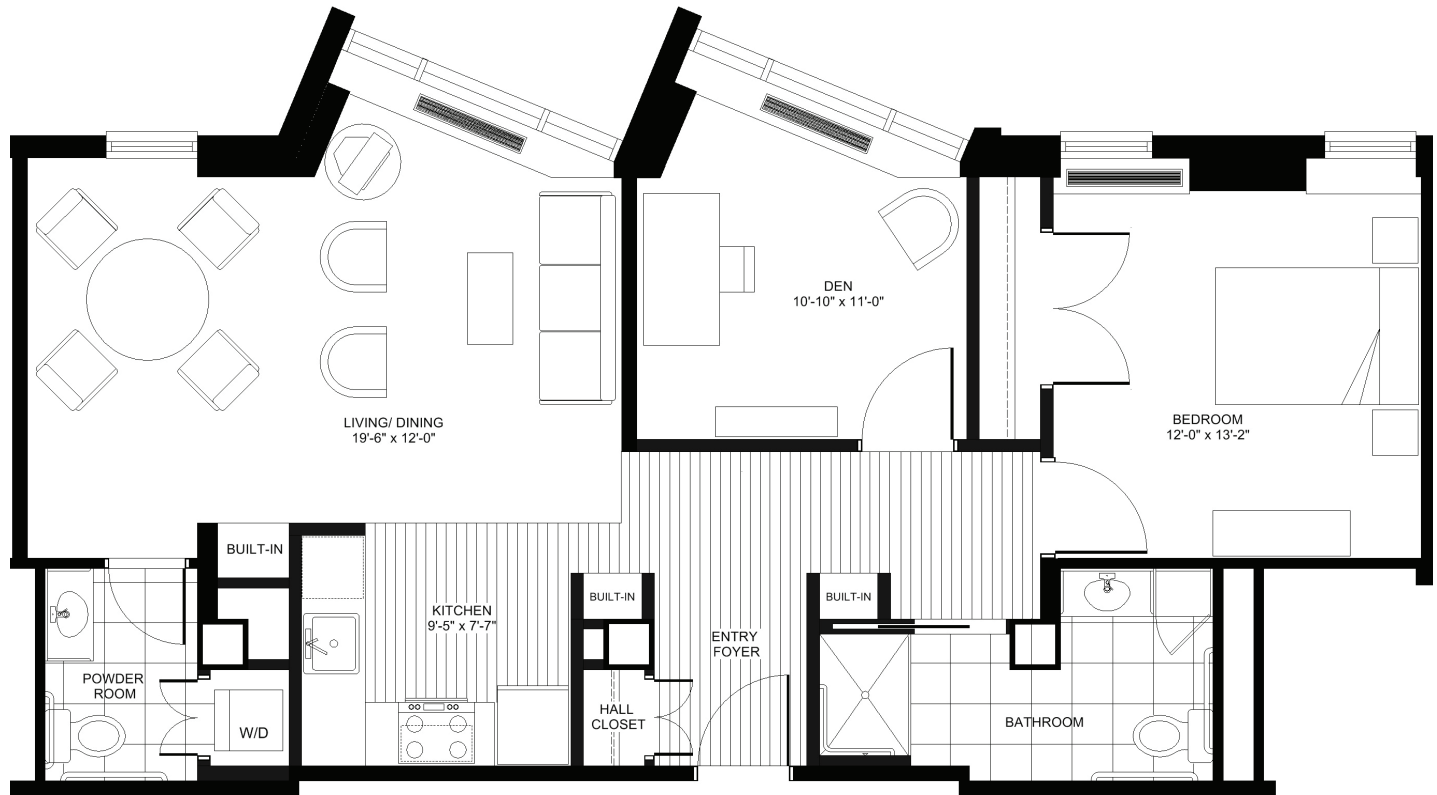

Catamaran (West Tower)

1 Bedroom, 1.5 Baths

905 Square Feet