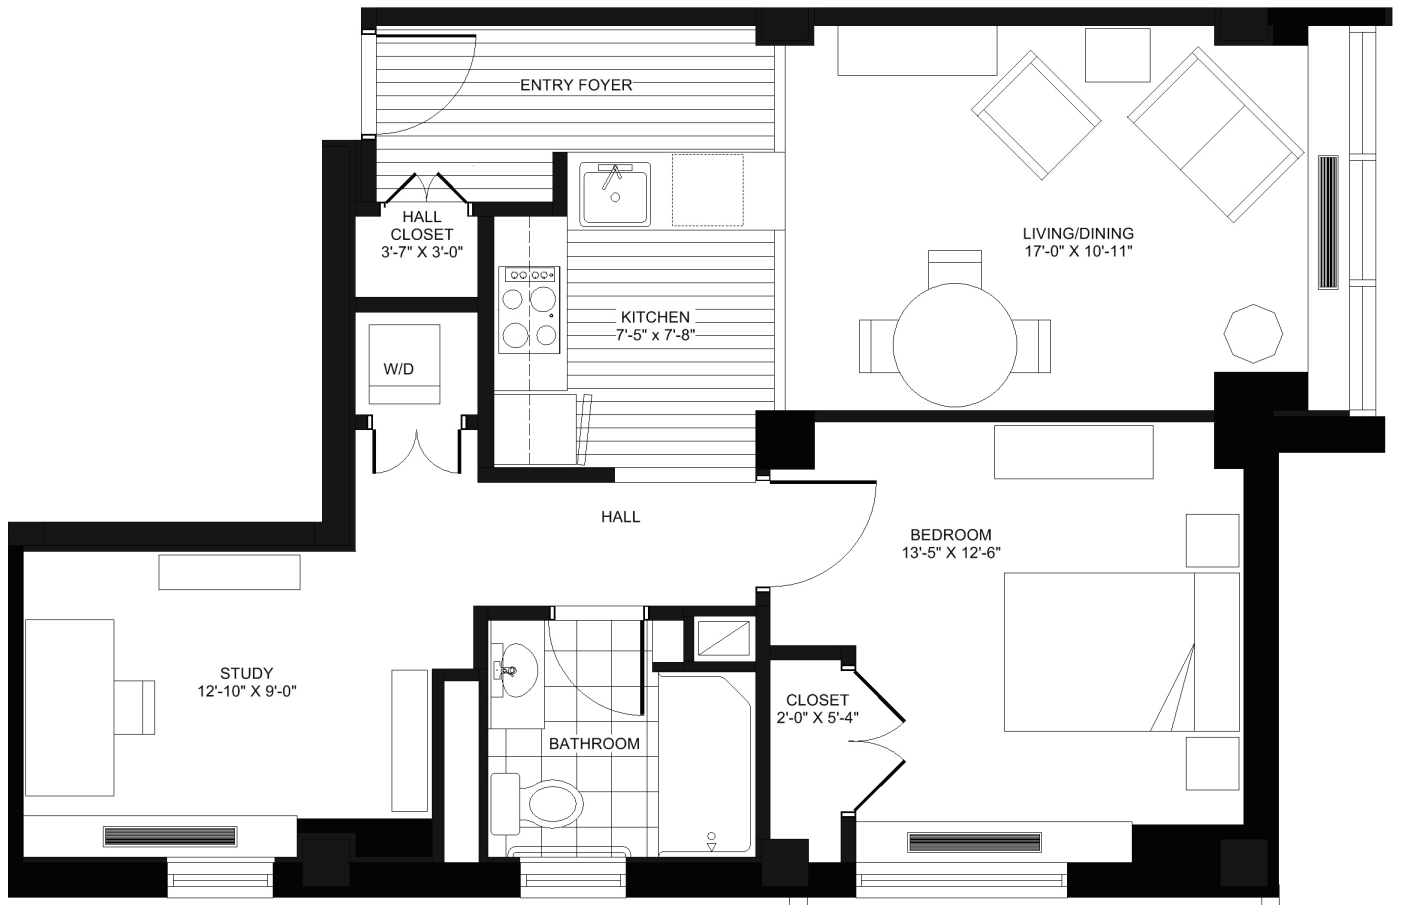

Hatteras (West Tower)

1 Bedroom, 1 Bath
715 Square Feet