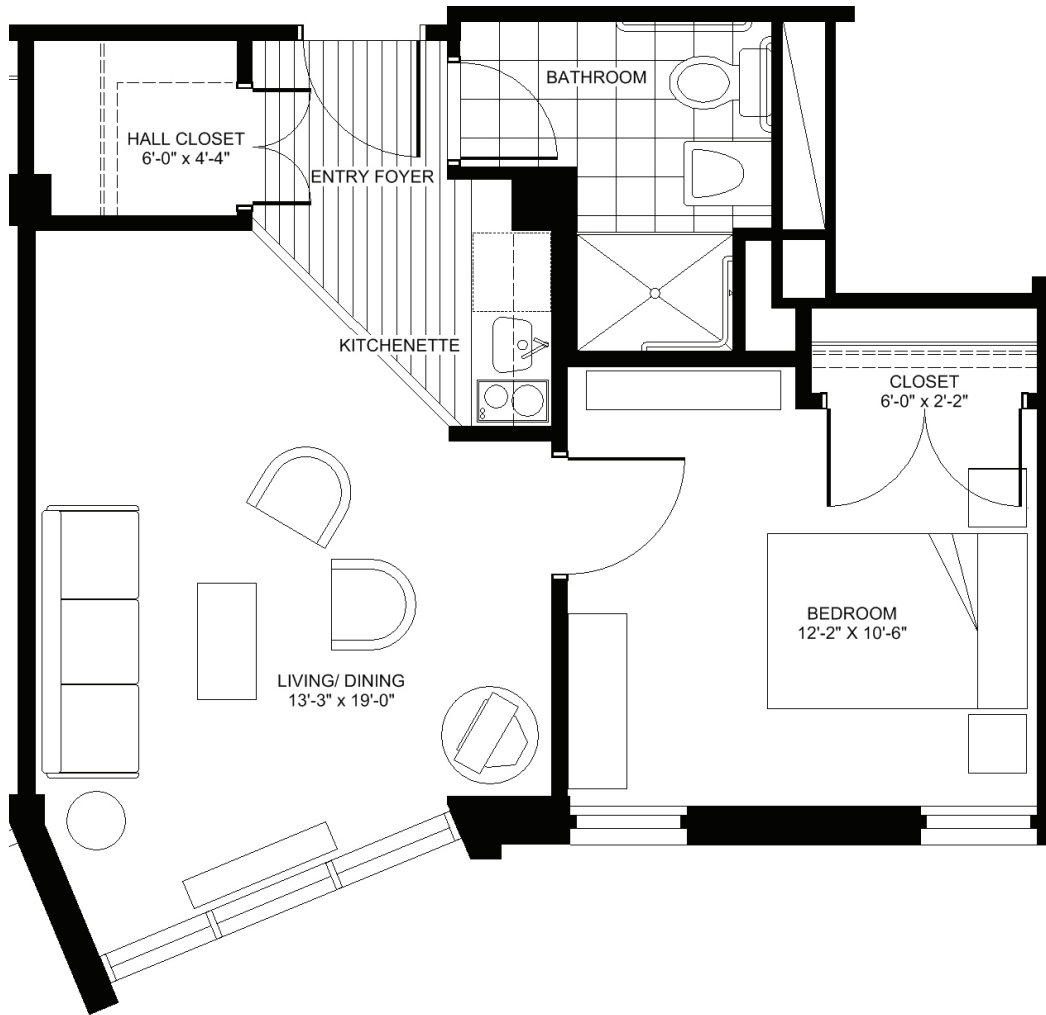

Ketch (West Tower)

1 Bedroom, 1 Bath
485 Square Feet
Floor 5/6