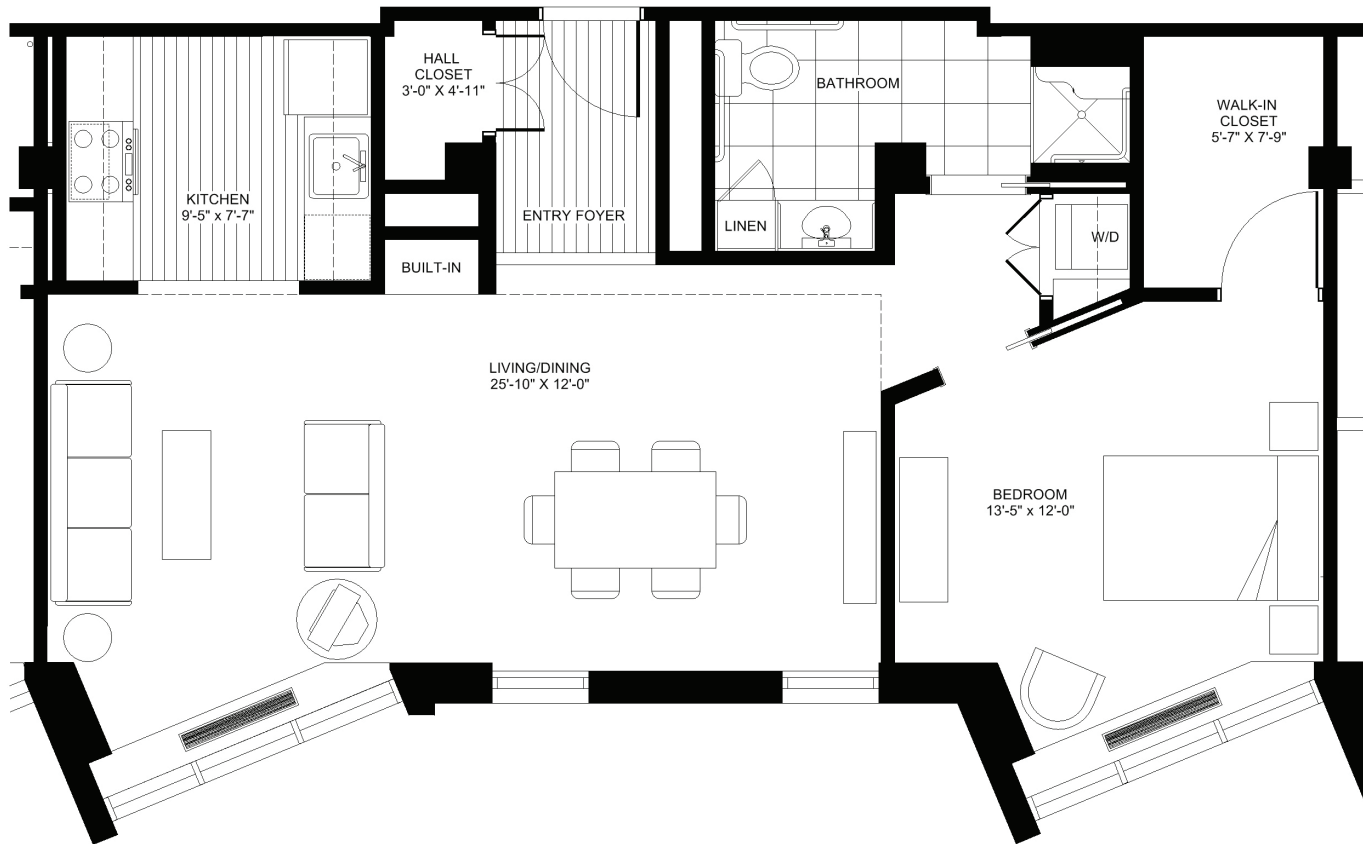

# Mooring (West Tower)

1 Bedroom, 1 Bath

830 Square Feet