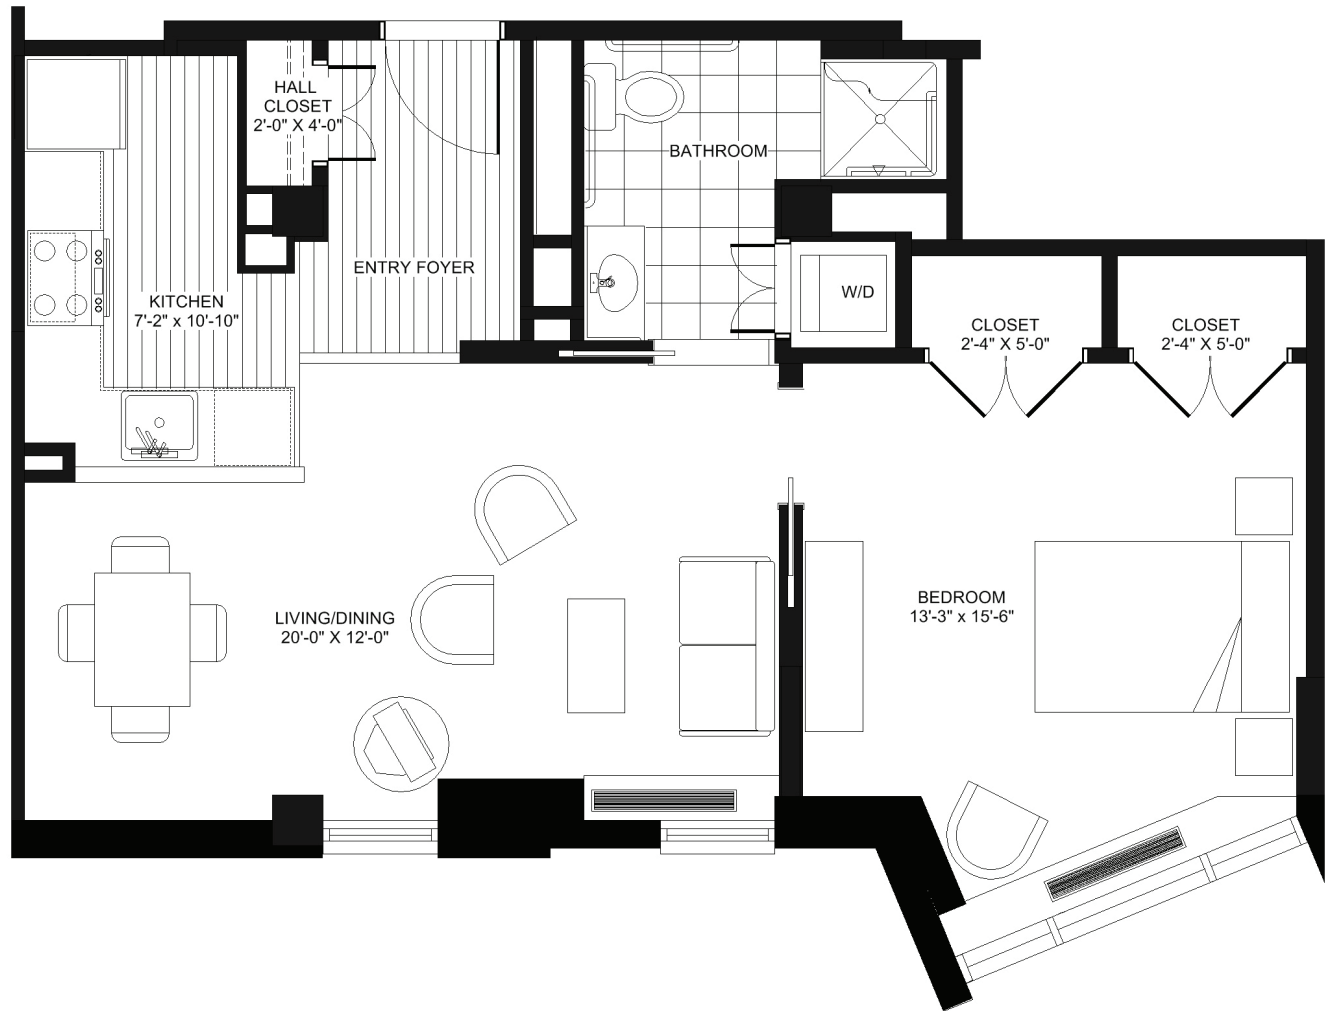

# Navigator (West Tower)

1 Bedroom, 1 Bath  
655 Square Feet