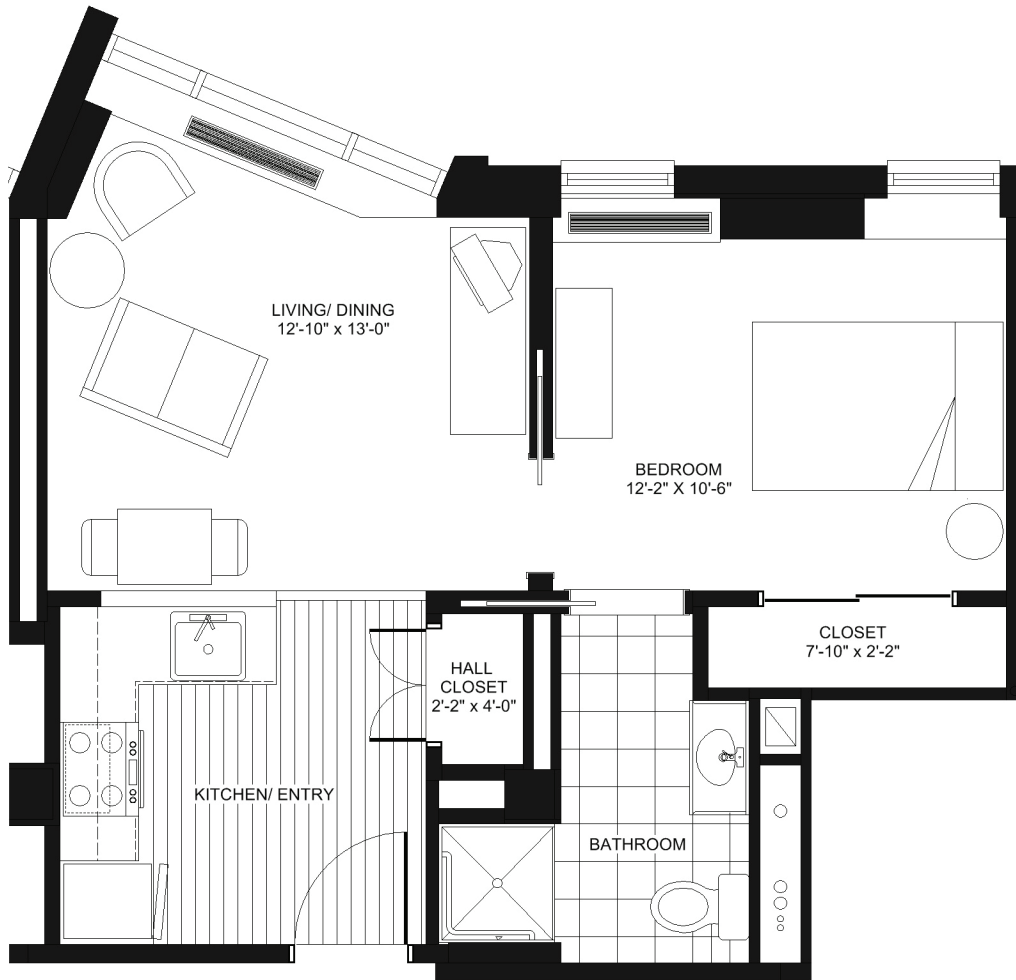

# Dolphin (West Tower)

1 Bedroom, 1 Bath  
485 Square Feet