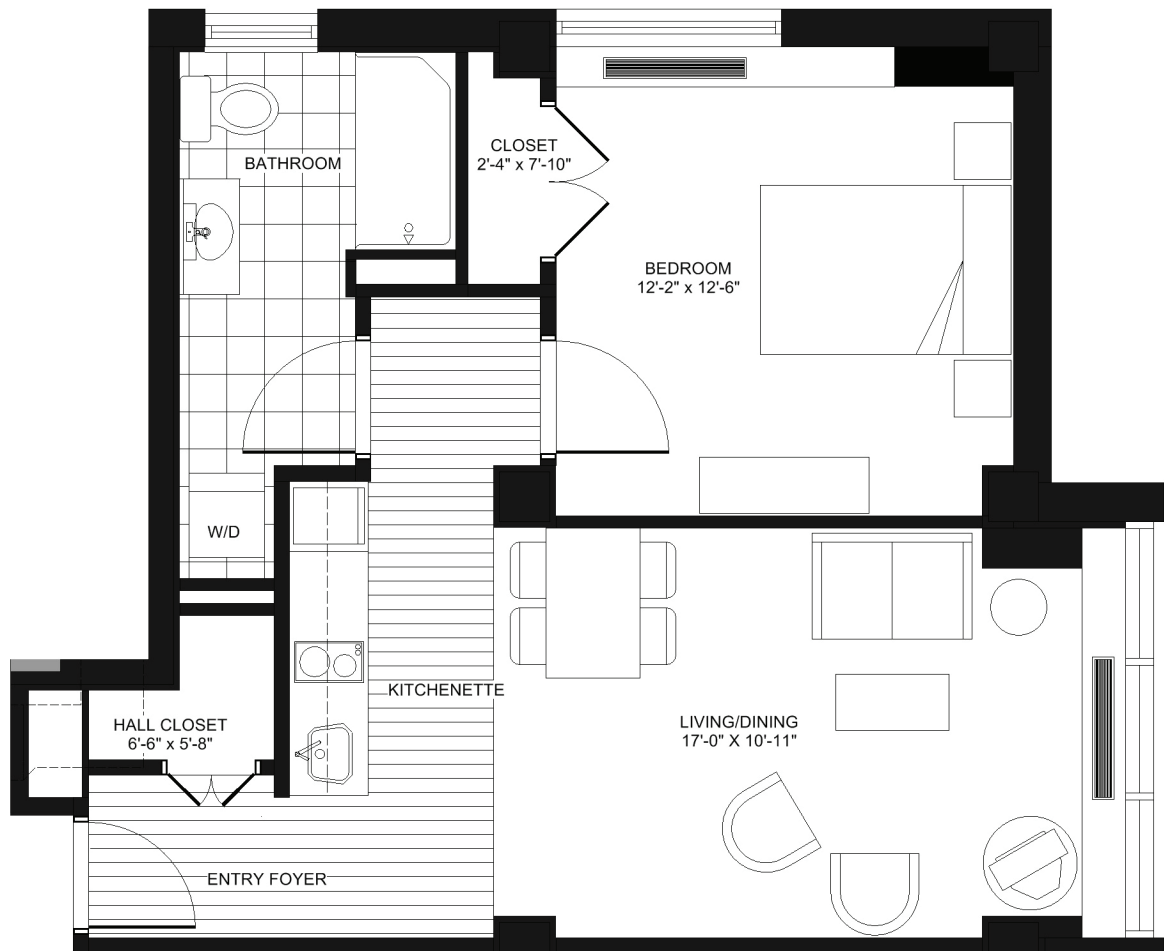

# Gondola (West Tower)

1 Bedroom, 1 Bath  
580 Square Feet