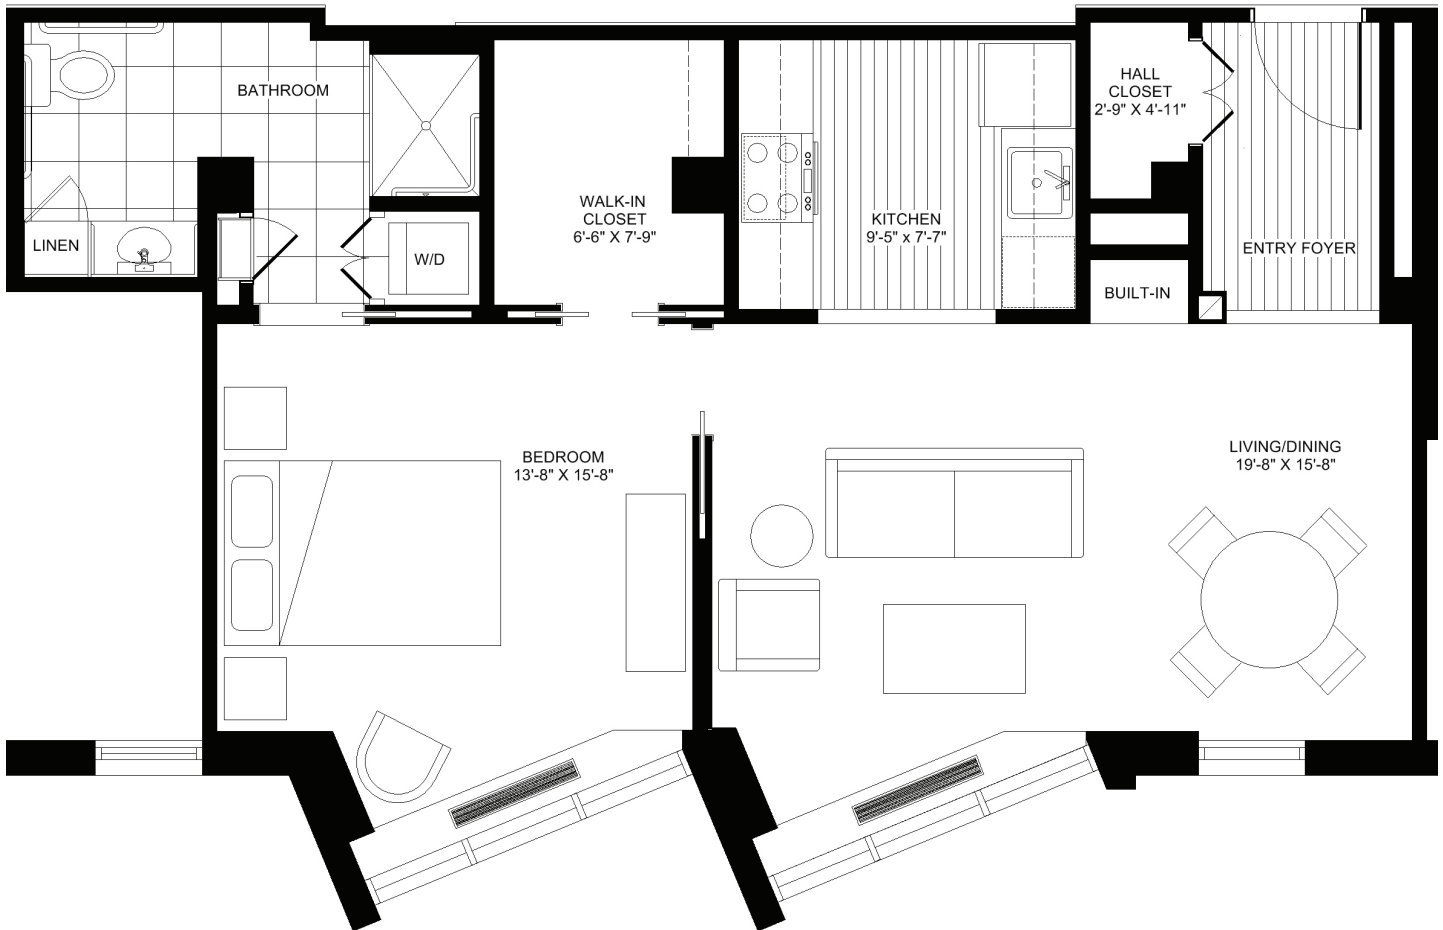

# Inlet (West Tower)

1 Bedroom, 1 Bath  
750 Square Feet