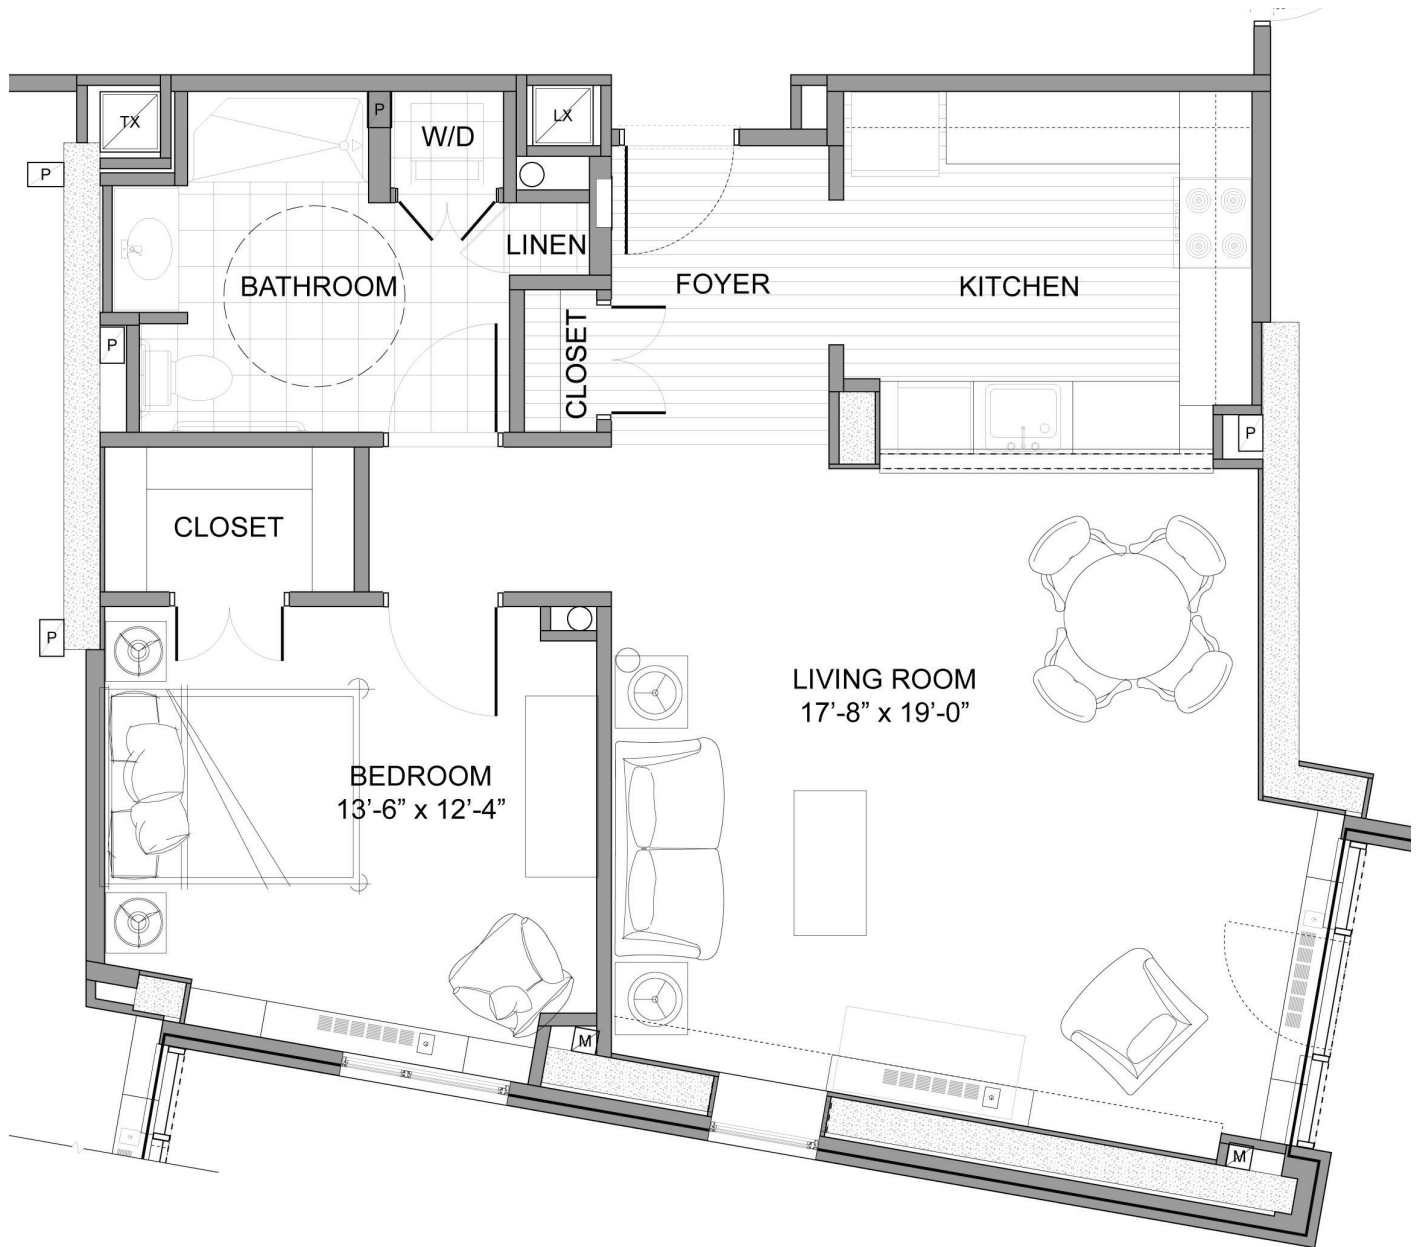

# The Sea Bright (East Tower)

1 Bedroom, 1 Bath  
880 Square Feet