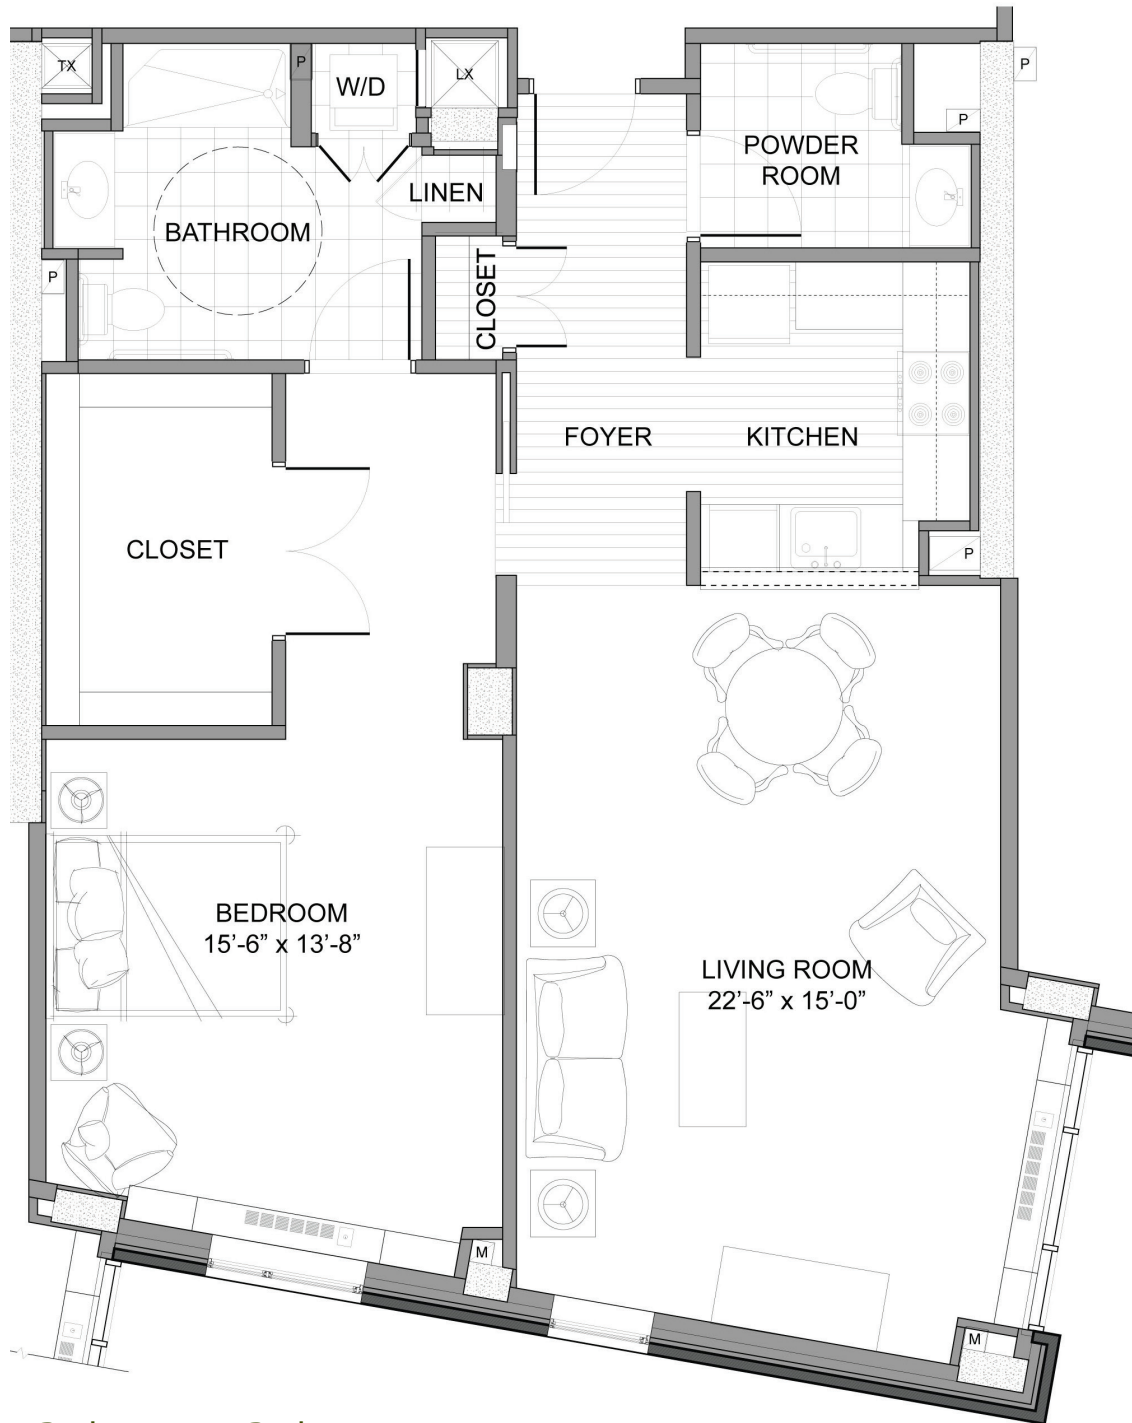

# The Windsor and Voyager (East Tower)

1 Bedroom, 1.5 Baths  
1,039 Square Feet

 **THE ATRIUM**  
AT NAVESINK HARBOR  
A SPRINGPOINT COMMUNITY

40 Riverside Avenue, Red Bank, NJ 07701  
atriumatnavesink.org • 800-842-2480