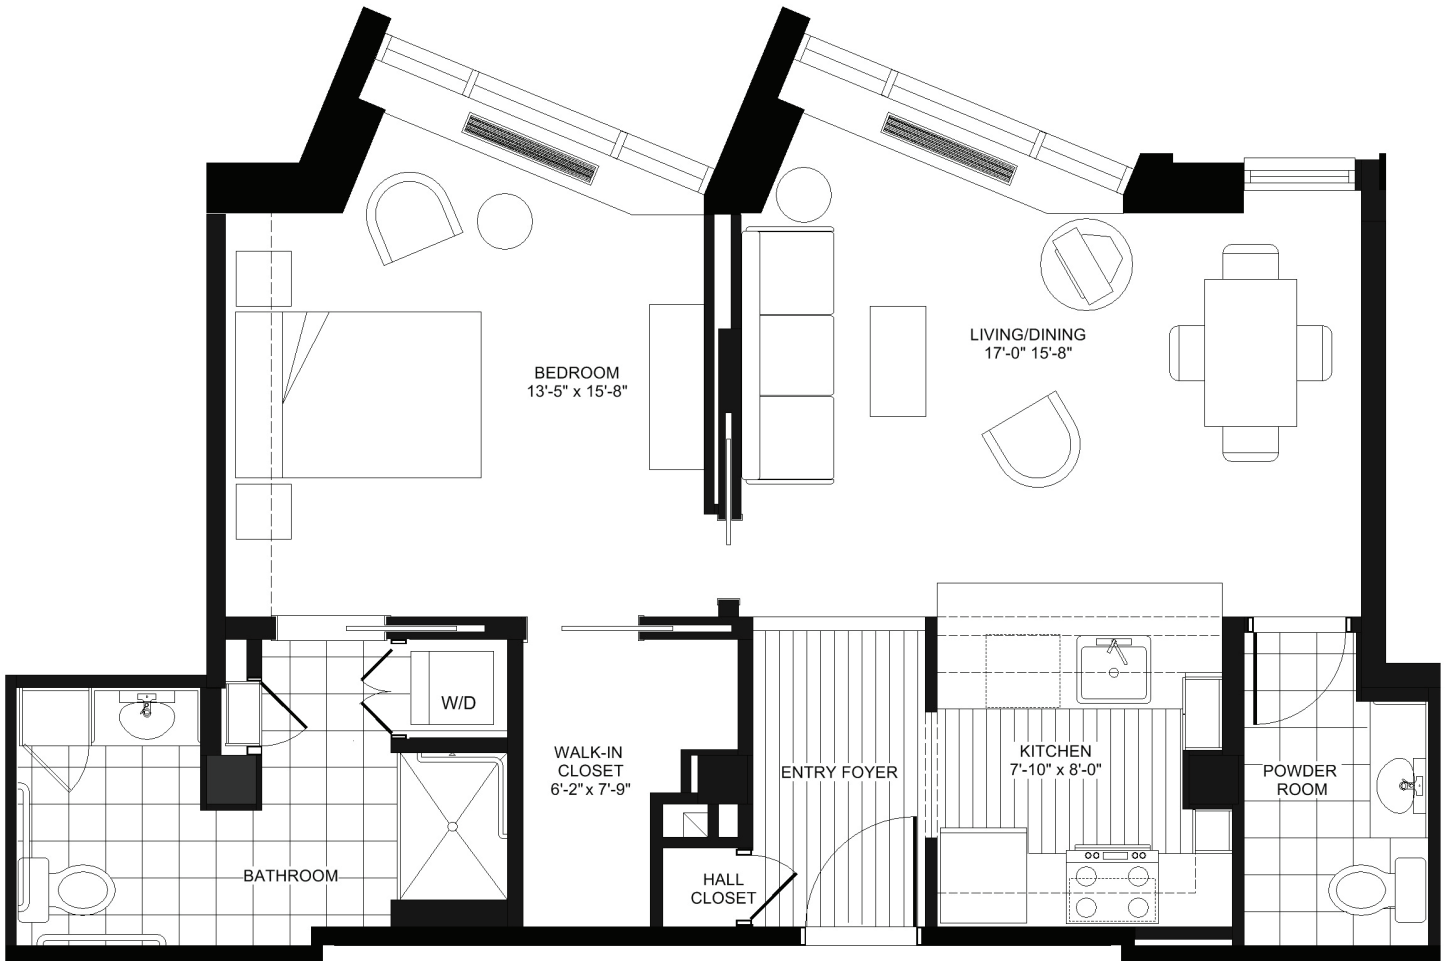

Flying Scot (West Tower)

1 Bedroom, 1.5 Baths
725 Square Feet